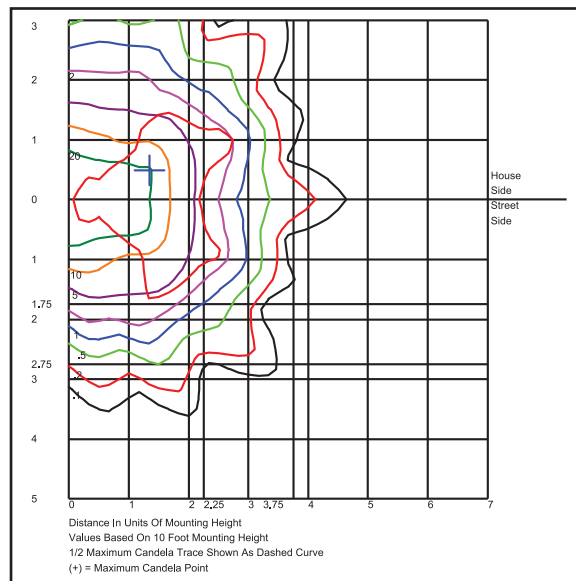

- High Pressure Sodium:**  
 D-100w-HPS  
 D-150w-HPS

**2. Fixture Type**

Large Adjustable Area Light Wide Angle:  
LALW

**3. Voltage**

Multi-tap: MT

**4. Options**

Adjustable Slipfitter: SF

**Large Adjustable  
Area Light  
Wide Angle Reflector**

**ACCESSORIES**

**Mounts:**  
**Adjustable Slipfitter: SF**

**Slip Fitter (SF)**

AREA LIGHTING

**PHOTOMETRICS**

**D-400w-MH-LALW**

Specifications subject to change without notice.