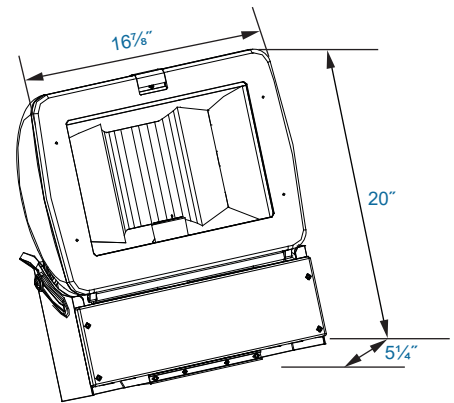

DIMENSIONS

LALW

AREA LIGHTING