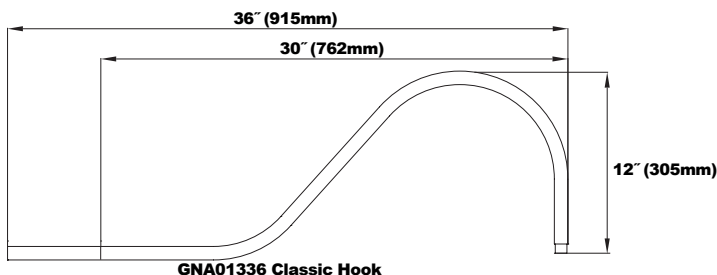

GN Gooseneck Decorative Arms

Accessories (Order Separately, Field Installed)

GNSWV3P Gooseneck Swivel 3/4" NPS Threads, Platinum Finish. Includes Reducer Brushing to 1/2".

Replacement Wall Plates (Order Separately, Field Installed)

GNRMP3 Round Wall Mount Plate, Platinum Finish.
GNSMP3 Square Wall Mount Plate, Platinum Finish.

These arms can be used with the following fixtures:

All fixtures shown mounted.

Specifications subject to change without notice.