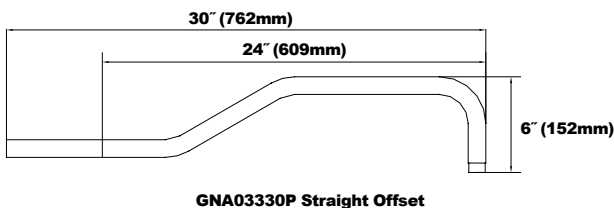

GN Gooseneck Decorative Arms

Accessories (Order Separately, Field Installed)

GNSWV3P Gooseneck Swivel 3/4" NPS Threads, Platinum Finish. Includes Reducer Brushing to 1/2".

Replacement Wall Plates (Order Separately, Field Installed)

GNRMP3 Round Wall Mount Plate, Platinum Finish.
GNSMP3 Square Wall Mount Plate, Platinum Finish.

These arms can be used with the following fixtures:

All fixtures shown mounted.

Specifications subject to change without notice.