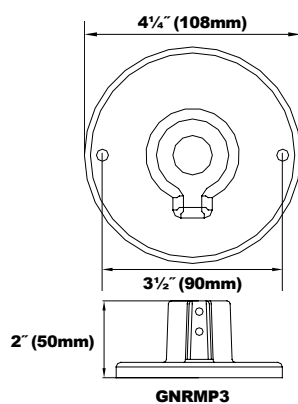

GN Gooseneck Decorative Arms

Model	Length	Color	Mounting
GNA013 Classic Hook	36=36" 30=30"	P =Platinum C =Custom (Consult Factory)	S =Square Wall Mount R =Round Wall Mount N =No Wall Mount
GNA023 Straight	30=30" 24=24" 18=18" 12=12"		
GNA033 Straight Offset	30=30" 24=24"		
GNA043 Straight Rise	30=30"		
GNA053 Round Hook	30=30" 24=24" 18=18"		

SPECIFICATIONS AND FEATURES:

CONSTRUCTION:

Heavy-Duty 3/4" Aluminum Arms with 3/4" NPS Threads on Fixture Mounting End.

FINISH:

Platinum Powdercoat Finish Over a Chromate Conversion Coating. Custom Colors Available Upon Request.

MOUNTING OPTIONS:

Mount with 3/4" Square or Round Mounting Plates.

Specifications subject to change without notice.

GN Gooseneck Decorative Arms

GNSWV3P

GNRMP3P

GNSMP3P

Accessories (Order Separately, Field Installed)

GNSWV3P Gooseneck Swivel 3/4" NPS Threads, Platinum Finish. Includes Reducer Brushing to 1/2".

Replacement Wall Plates (Order Separately, Field Installed)

GNRMP3 Round Wall Mount Plate, Platinum Finish.
GNSMP3 Square Wall Mount Plate, Platinum Finish.