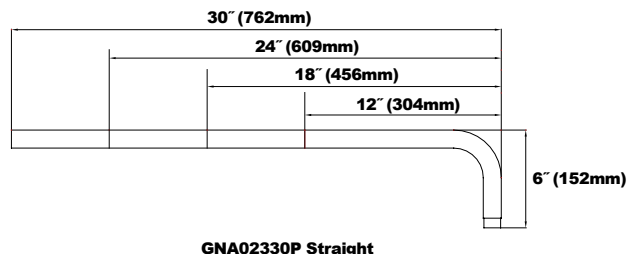

GN Gooseneck Decorative Arms

Accessories (Order Separately, Field Installed)

GNSWV3P Gooseneck Swivel 3/4" NPS Threads, Platinum Finish. Includes Reducer Brushing to 1/2".

Replacement Wall Plates (Order Separately, Field Installed)

GNRMP3 Round Wall Mount Plate, Platinum Finish.
GNSMP3 Square Wall Mount Plate, Platinum Finish.

These arms can be used with the following fixtures:

All fixtures shown mounted.

Specifications subject to change without notice.