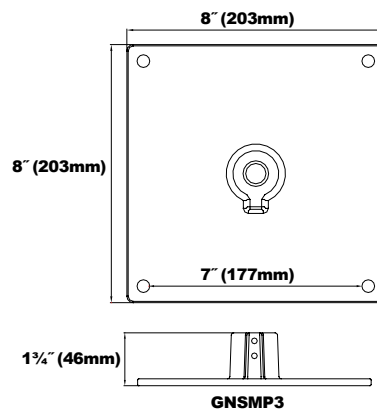

GN Gooseneck Decorative Arms

Accessories (Order Separately, Field Installed)

GNSWV3P Gooseneck Swivel 3/4" NPS Threads, Platinum Finish. Includes Reducer Brushing to 1/2".

Replacement Wall Plates (Order Separately, Field Installed)

GNRMP3 Round Wall Mount Plate, Platinum Finish.
GNSMP3 Square Wall Mount Plate, Platinum Finish.

These arms can be used with the following fixtures:

All fixtures shown mounted.

Specifications subject to change without notice.