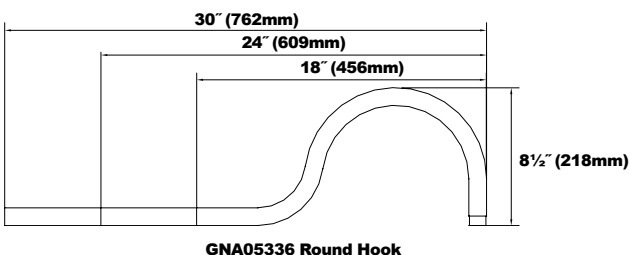

GN Gooseneck Decorative Arms

Accessories (Order Separately, Field Installed)

GNSWV3P Gooseneck Swivel 3/4" NPS Threads, Platinum Finish. Includes Reducer Brushing to 1/2".

Replacement Wall Plates (Order Separately, Field Installed)

GNRMP3 Round Wall Mount Plate, Platinum Finish.
GNSMP3 Square Wall Mount Plate, Platinum Finish.

These arms can be used with the following fixtures:

All fixtures shown mounted.

Specifications subject to change without notice.