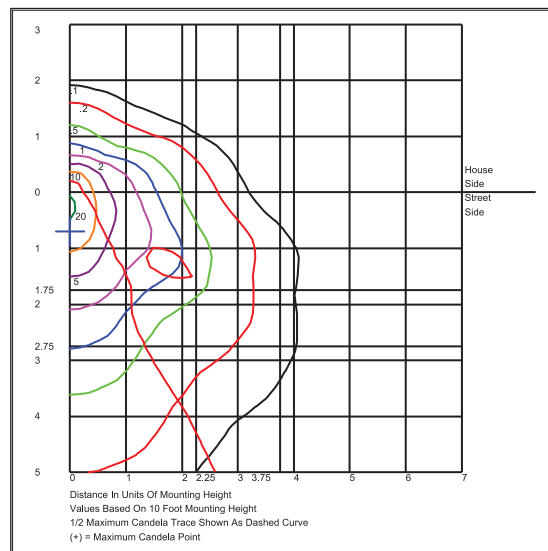

PHOTOMETRICS

D-175w-MH-MWP

Specifications subject to change without notice.