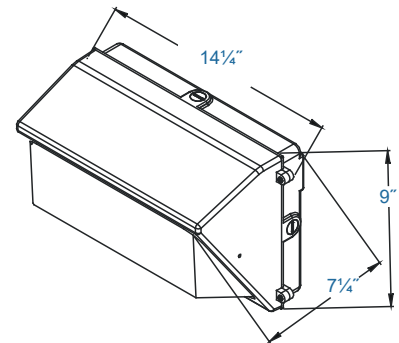

DIMENSIONS

MWP