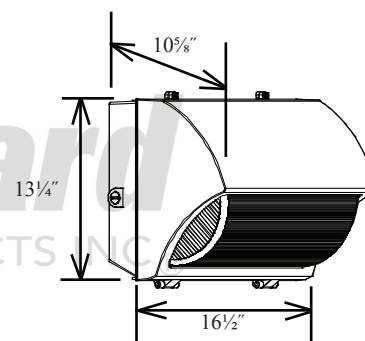

### DIMENSIONS

LACCORD

**ACCESSORIES**

**Wireguard (WG)**

**PHOTOMETRICS**

Distance In Units Of Mounting Height  
 Values Based On 10 Foot Mounting Height  
 1/2 Maximum Candela Trace Shown As Dashed Curve  
 (+) = Maximum Candela Point