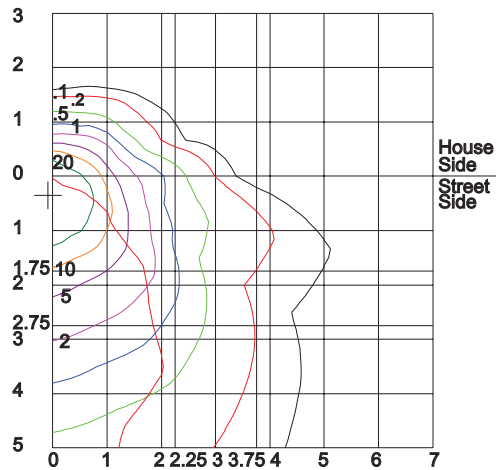

### DIMENSIONS

LACCORD

**ACCESSORIES**

**Wireguard (WG)**

**PHOTOMETRICS**

Distance In Units Of Mounting Height  
 Values Based On 10 Foot Mounting Height  
 1/2 Maximum Candela Trace Shown As Dashed Curve  
 (+) = Maximum Candela Point