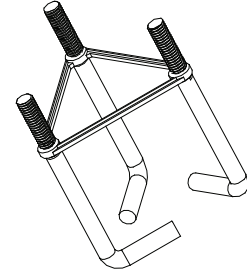

MK4, MK8, MK12, MK15