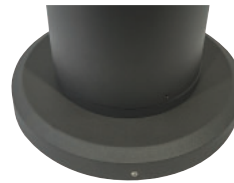

Dome Top Round Bollard Series

ACCESSORIES

OPTIONS:

- Mounting Kit w/ 4" Anchor Bolts: **MK4**
- Mounting Kit w/ 8" Anchor Bolts: **MK8**
- Mounting Kit w/ 12" Anchor Bolts: **MK12**
- Mounting Kit w/ 15" Anchor Bolts: **MK15**
- Replacement Round Polycarbonate Vandal-Resistant Lens: **RPL**
- Die Cast Base Plate: **BORBASE**
- Bollard Retrofit Base Kit: **BREBASE**
- Adapter Plate with Gaskets for Outlet Boxes: **BOADP1**

BREBASE

PHOTOMETRICS

Specifications subject to change without notice.