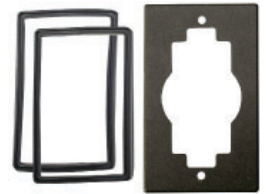

Dome Top Round Bollard Series

ACCESSORIES

OPTIONS:

- Mounting Kit w/ 4" Anchor Bolts: **MK4**
- Mounting Kit w/ 8" Anchor Bolts: **MK8**
- Mounting Kit w/ 12" Anchor Bolts: **MK12**
- Mounting Kit w/ 15" Anchor Bolts: **MK15**
- Replacement Round Polycarbonate Vandal-Resistant Lens: **RPL**
- Die Cast Base Plate: **BORBASE**
- Bollard Retrofit Base Kit: **BREBASE**
- Adapter Plate with Gaskets for Outlet Boxes: **BOADP1**

BOADP1

PHOTOMETRICS

Specifications subject to change without notice.