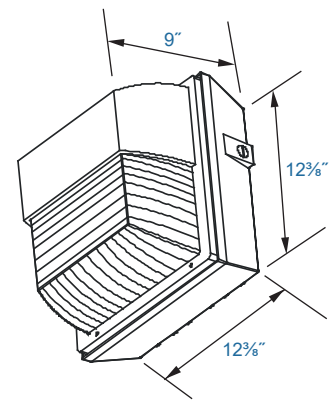

12" Square Wallpack

12WP

FEATURES & APPLICATIONS

Features:

- Die Cast Aluminum Housing & Front Frame with Hood
- Housing Comes with Threaded 1/2" Apertures for Securing Conduit and/or Photo Cell Installation
- Fixture Wall Mounts Directly Over 4" Outlet Box
- Aluminum Reflector
- Polycarbonate Prismatic Lens
- Textured Architectural Bronze Powder Coat Finish Over a Chromate Conversion Coating
- CSA Listed for Wet Locations
- Custom Colors Available
- Lamp Included

Applications:

- Industrial Plants
- Car Washes (Exterior)
- Malls
- Service Stations
- Schools

Accessories Sold Separately

DIMENSIONS

12WP

ORDER INFORMATION

Typical Ordering Number:
D-84w-CFL-12WP-120-277-EM