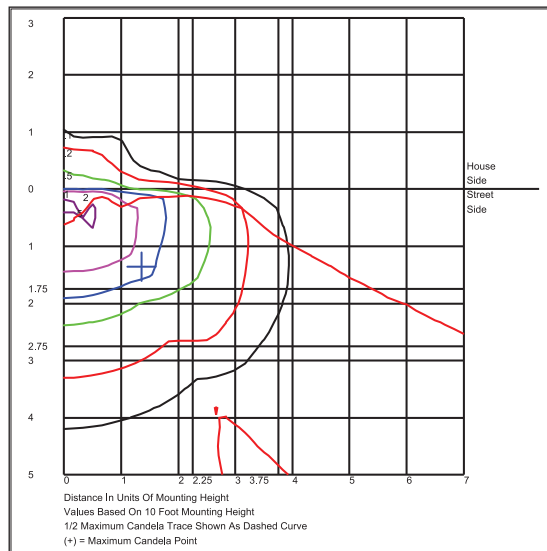

2. Fixture Type

12" Square Wallpack:
12WP

3. Voltage

Multi-tap: MT
120v: 120
120/277v: 120/277
120-277v: 120-277

4. Options

Photocell: PC
(Designate Voltage)

ACCESSORIES

PHOTOMETRICS