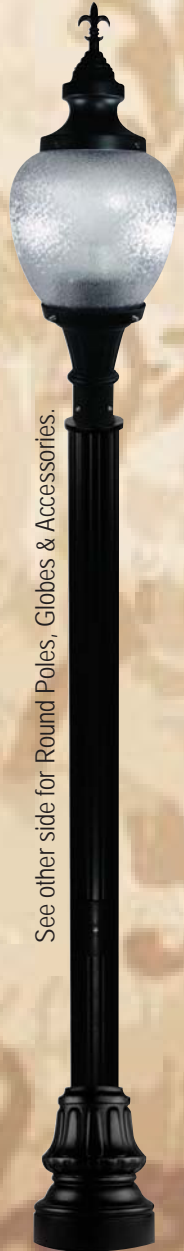

POLES & ACCESSORIES

DuraGuard has more Pole & Pole Accessory options than ever before!

IN STOCK!

4" & 5" SQUARE STEEL POLES

Features:

- **Conforms to ASTM-A 500 Grade B: Minimum Yield Strength of 46,000 PSI.**
- **Bronze Polyester Powdercoat Finish to Ensure Maximum Paint Adhesion. Baked to Ensure Maximum Hardness & Durability.**
- **Includes 2³/₈" Vertical Tenon and Hand Hole Cover.**

4" Square Poles

- 20' 11 Gauge
  #D-20-4SQR-11G-TENON
- 25' 11 Gauge
  #D-25-4SQR-11G-TENON
- 25' 7 Gauge
  #D-25-4SQR-7G-TENON

5" Square Poles

- 30' 7 Gauge
  #D-30-5SQR-7G-TENON

BULLHORNS & TENONS

All square poles & square pole accessories are bronze in color. Custom colors available.

See other side for Round Poles, Globes & Accessories.

DuraGuard also stocks a vast selection of Area, Flood and Street Lights for our Square Poles. Find details and more at www.duraguard.com

5 LOCATIONS

Vancouver, WA
Tampa, FL
Cerritos, CA
Walden, NY
Memphis, TN

DuraGuard
PRODUCTS INC.®
A QSSI Company

Order Today! West Coast Sales: 800-736-7991 East Coast Sales: 813-792-3527