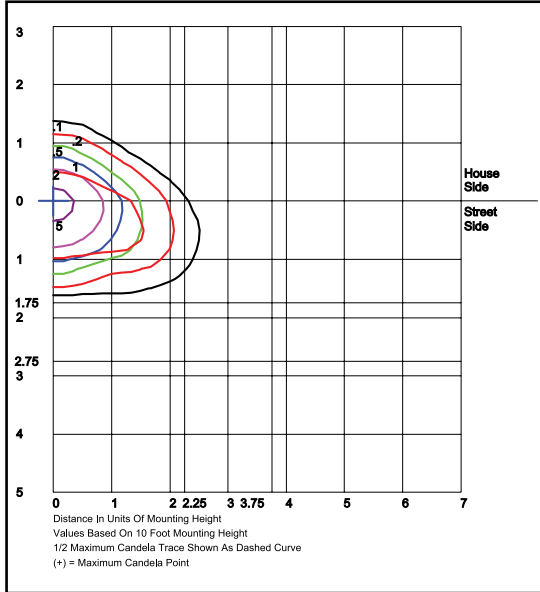

Specifications subject to change without notice.

WPDLED Element Outdoor Decorative LED Wall Pack

PHOTOMETRIC PERFORMANCE

LED Board Watts	Drive Current (mA)	Input Watts	Optics	5000 CCT 80 CRI	
				Lumens	LPW
LED 14w	700	14	Type IV	1,192	85

PHOTOMETRIC DATA

WPDLED14D5K
Type IV