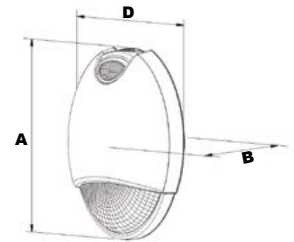

CONTROLS:

Fixtures with Factory-Installed Photocell are Internally Wired for Switching. Fixtures are NOT Designed for Use with Line Voltage Dimmers.

Dimensions

- Width (D)** | 6 1/4" (157mm)
- Length (B)** | 3 3/4" (98mm)
- Height (A)** | 10 1/2" (265mm)