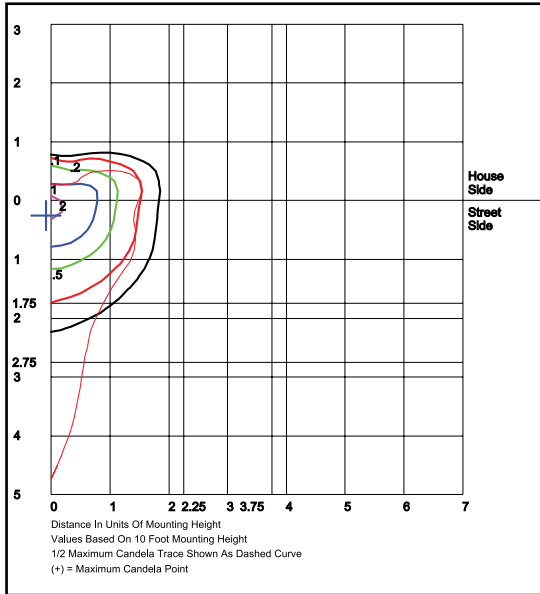

DuraGuard COB

Dimensions	
<b>Width (D)</b>	6 1/4" (157mm)
<b>Length (B)</b>	3 3/4" (98mm)
<b>Height (A)</b>	10 1/2" (265mm)

**DuraLED TECHNOLOGY**

Complete Units  
Ordering Information  
Example: WPDLEDC310D5KZ

## WPDLEDC3 Element Outdoor Decorative LED Wall Pack

WPDLEDC3	10	D	5K	
Model	Wattage	Driver	CCT	Color
WPDLEDC3= Element Outdoor Decorative LED Wall Pack	10=10w	D=120-277V	5K=5000K	Z=Bronze C=Custom (Consult Factory)

## PHOTOMETRIC DATA

**WPDLEDC310D5K**  
**Type IV**