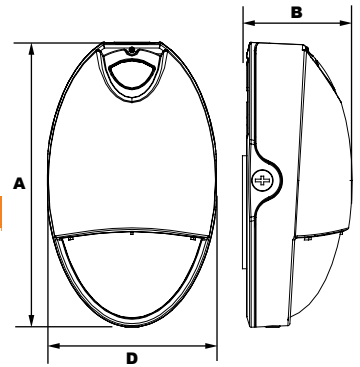

DuraGuard COB

Dimensions	
<b>Width (D)</b>	6 1/4" (157mm)
<b>Length (B)</b>	3 3/4" (98mm)
<b>Height (A)</b>	10 1/2" (265mm)

**DuraLED TECHNOLOGY**

Complete Units  
Ordering Information  
Example: WPDLEDC310D5KZ