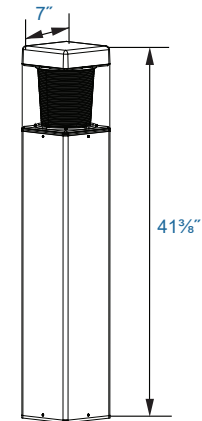

DIMENSIONS

Square Bollards