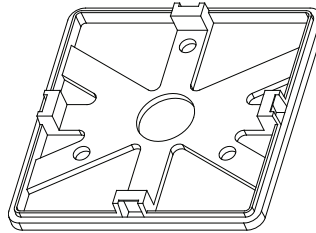

RPL

BOSBASE