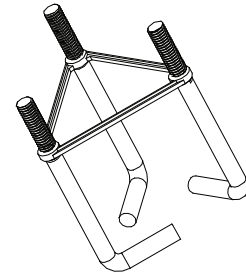

MK4, MK8, MK12, MK15