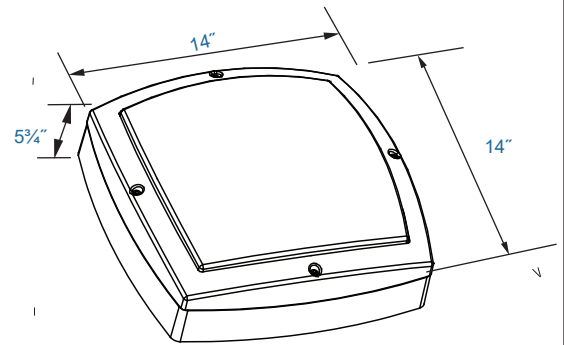

DIMENSIONS

SBWPOF

ORDER INFORMATION

Typical Ordering Number:

D-84w-CFL-SBWPOF-120-277-PC

1. Wattage/Lamp

- Compact Fluorescent:
- D-52w-CFL (2x26w)
- D-64w-CFL (2x32w)
- D-84w-CFL (2x42w)

2. Fixture Type

- Dart Square Bulkhead
- Open Frame:
- SBWPOF

3. Voltage

120-277v: 120-277