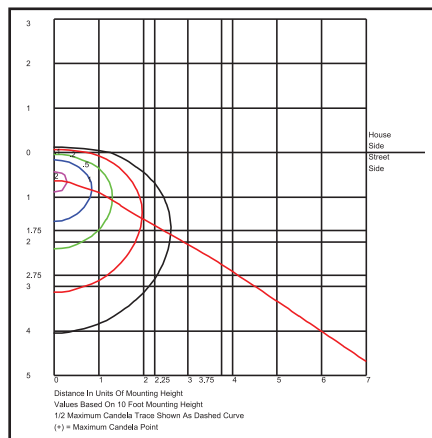

ORDER INFORMATION

Typical Ordering Number:

D-84w-CFL-SBWPOF-120-277-PC

1. Wattage/Lamp

- Compact Fluorescent:
- D-52w-CFL (2x26w)
- D-64w-CFL (2x32w)
- D-84w-CFL (2x42w)

2. Fixture Type

- Dart Square Bulkhead
- Open Frame:
- SBWPOF

3. Voltage

120-277v: 120-277

Dart Square Bulkhead - Open Frame

ACCESSORIES

PHOTOMETRICS

D-84w-CFL-SBWPOF

Specifications subject to change without notice.