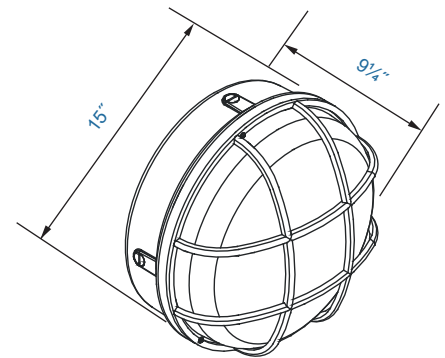

Built-in Template for Easy Wiring

Adjustable Socket and Socket Bracket for Positioning Lamp to Match Eyelid or Open Frames

White Powder Coat Aluminum Reflector

Prismatic Borosilicate Clear Glass Lens with One-piece Silicone Gasket

### DIMENSIONS

OVWPBH

**3. Voltage**

Multi-tap: **MT**  
120v: 120  
120/277v: 120/277  
120-277v: 120-277

**4. Options**

Photocell: **PC**  
(Designate Voltage)  
In-Line Fuse: **F**  
(Designate Voltage)  
Trim Ring, Die Cast Aluminum, 19  
1/2" Outer Diameter Allows Recessed  
Mounting of Fixture, Textured Bronze  
Finish: **WPR40TRBZ**