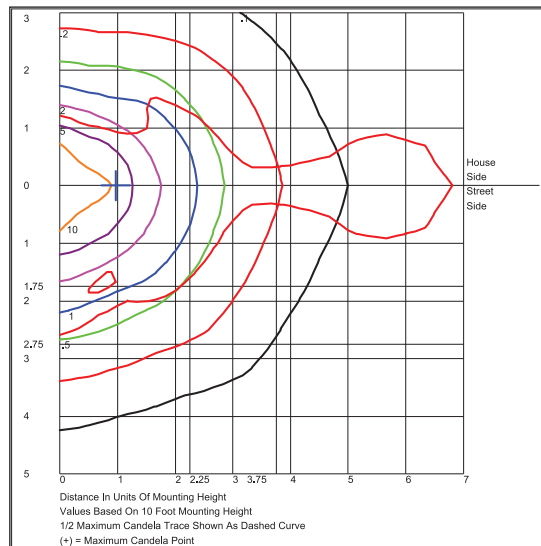

### DIMENSIONS

OVWPBH

**3. Voltage**

Multi-tap: **MT**  
120v: 120  
120/277v: 120/277  
120-277v: 120-277

**4. Options**

Photocell: **PC**  
(Designate Voltage)  
In-Line Fuse: **F**  
(Designate Voltage)  
Trim Ring, Die Cast Aluminum, 19  
1/2" Outer Diameter Allows Recessed  
Mounting of Fixture, Textured Bronze  
Finish: **WPR40TRBZ**

Lens:  
Clear: **CL**

**ACCESSORIES**

**Trim Ring**  
(WPR40TRBZ)

**Clear Glass Lens**  
(OVWPCLEAR)

**PHOTOMETRICS**

**D-150w-PSMH-OVWPBH**

Specifications subject to change without notice.