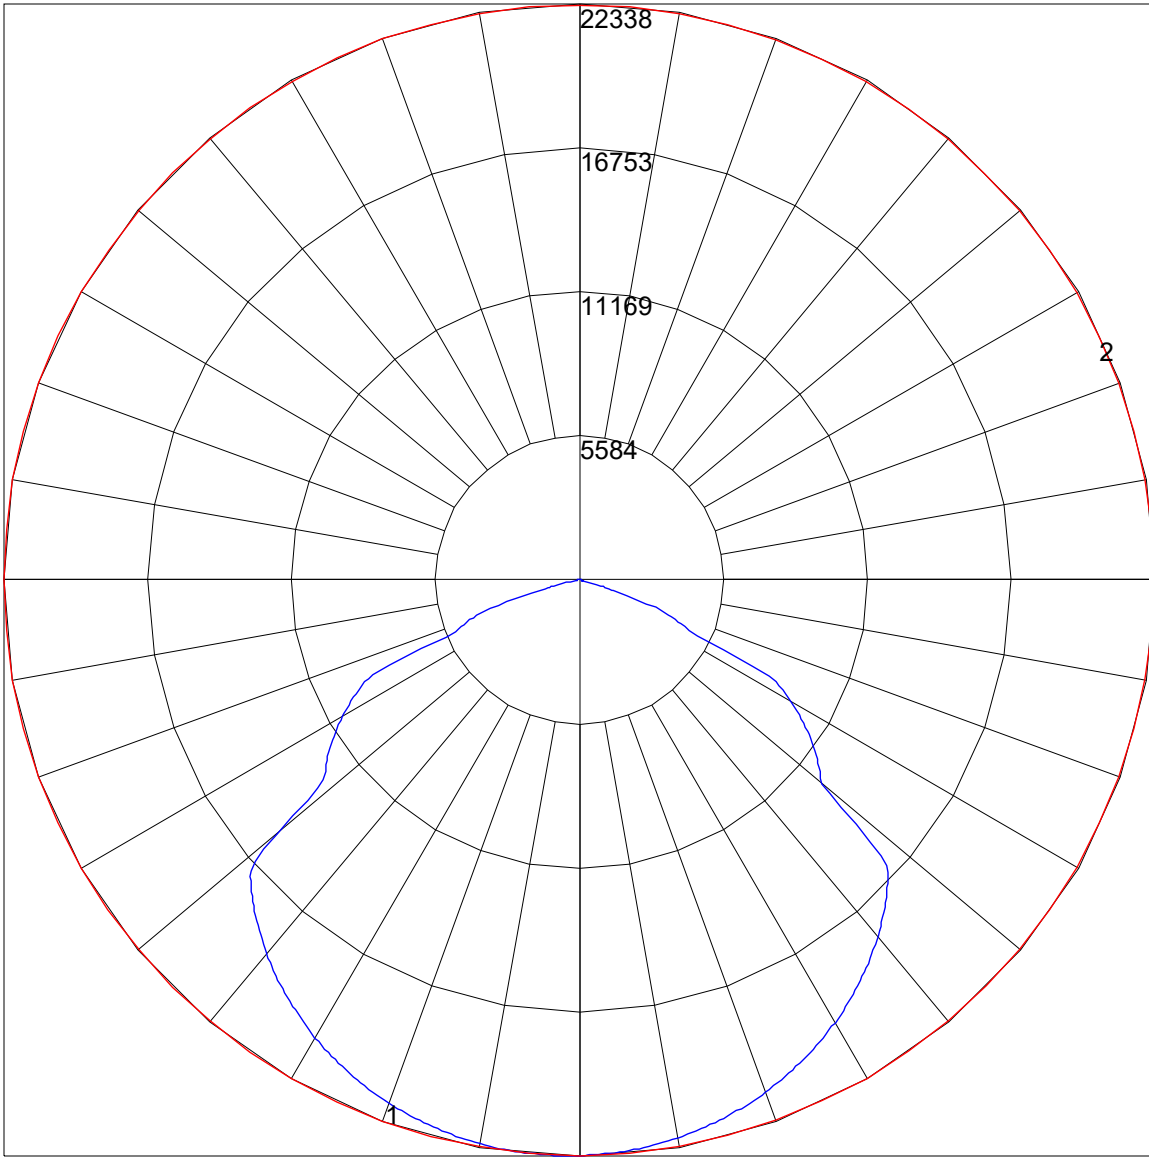

POLAR GRAPH

Maximum Candela = 22337.835 Located At Horizontal Angle = 195, Vertical Angle = 2.5
1 - Vertical Plane Through Horizontal Angles (195 - 15) (Through Max. Cd.)
2 - Horizontal Cone Through Vertical Angle (2.5) (Through Max. Cd.)