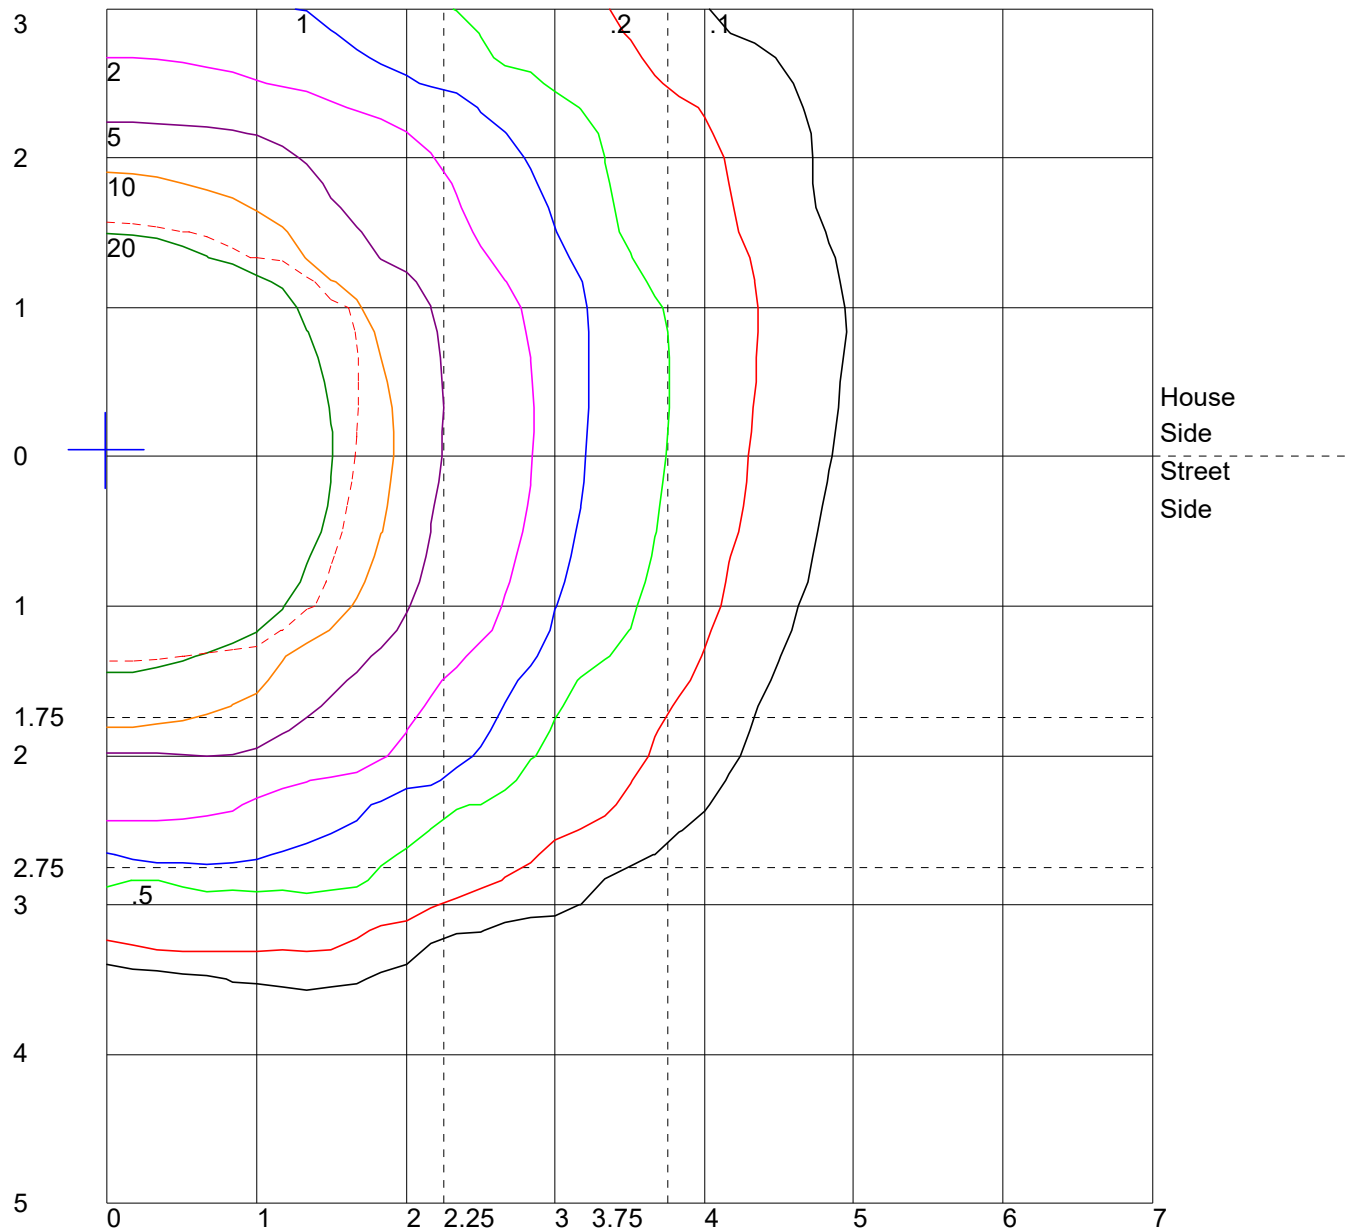

ISOFOOTCANDLE LINES OF HORIZONTAL ILLUMINANCE

Distance In Units Of Mounting Height
Values Based On 10 Foot Mounting Height
1/2 Maximum Candela Trace Shown As Dashed Curve
(+) = Maximum Candela Point