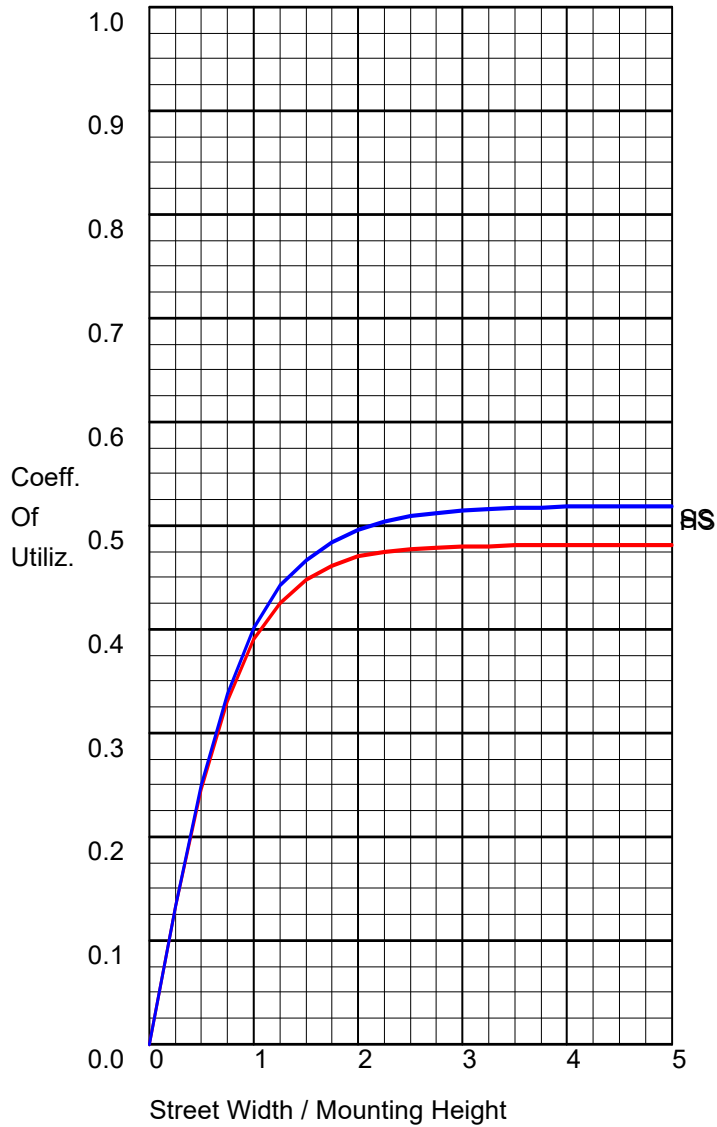

COEFFICIENTS OF UTILIZATION

FLUX DISTRIBUTION

	Lumens	Percent Of Luminaire
Downward Street Side	30687.9	48.1
Downward House Side	33125.2	51.9
Downward Total	63813.2	100.0
Upward Street Side	0.0	0.0
Upward House Side	0.0	0.0
Upward Total	0.0	0.0
Total Flux	63813.2	100.0