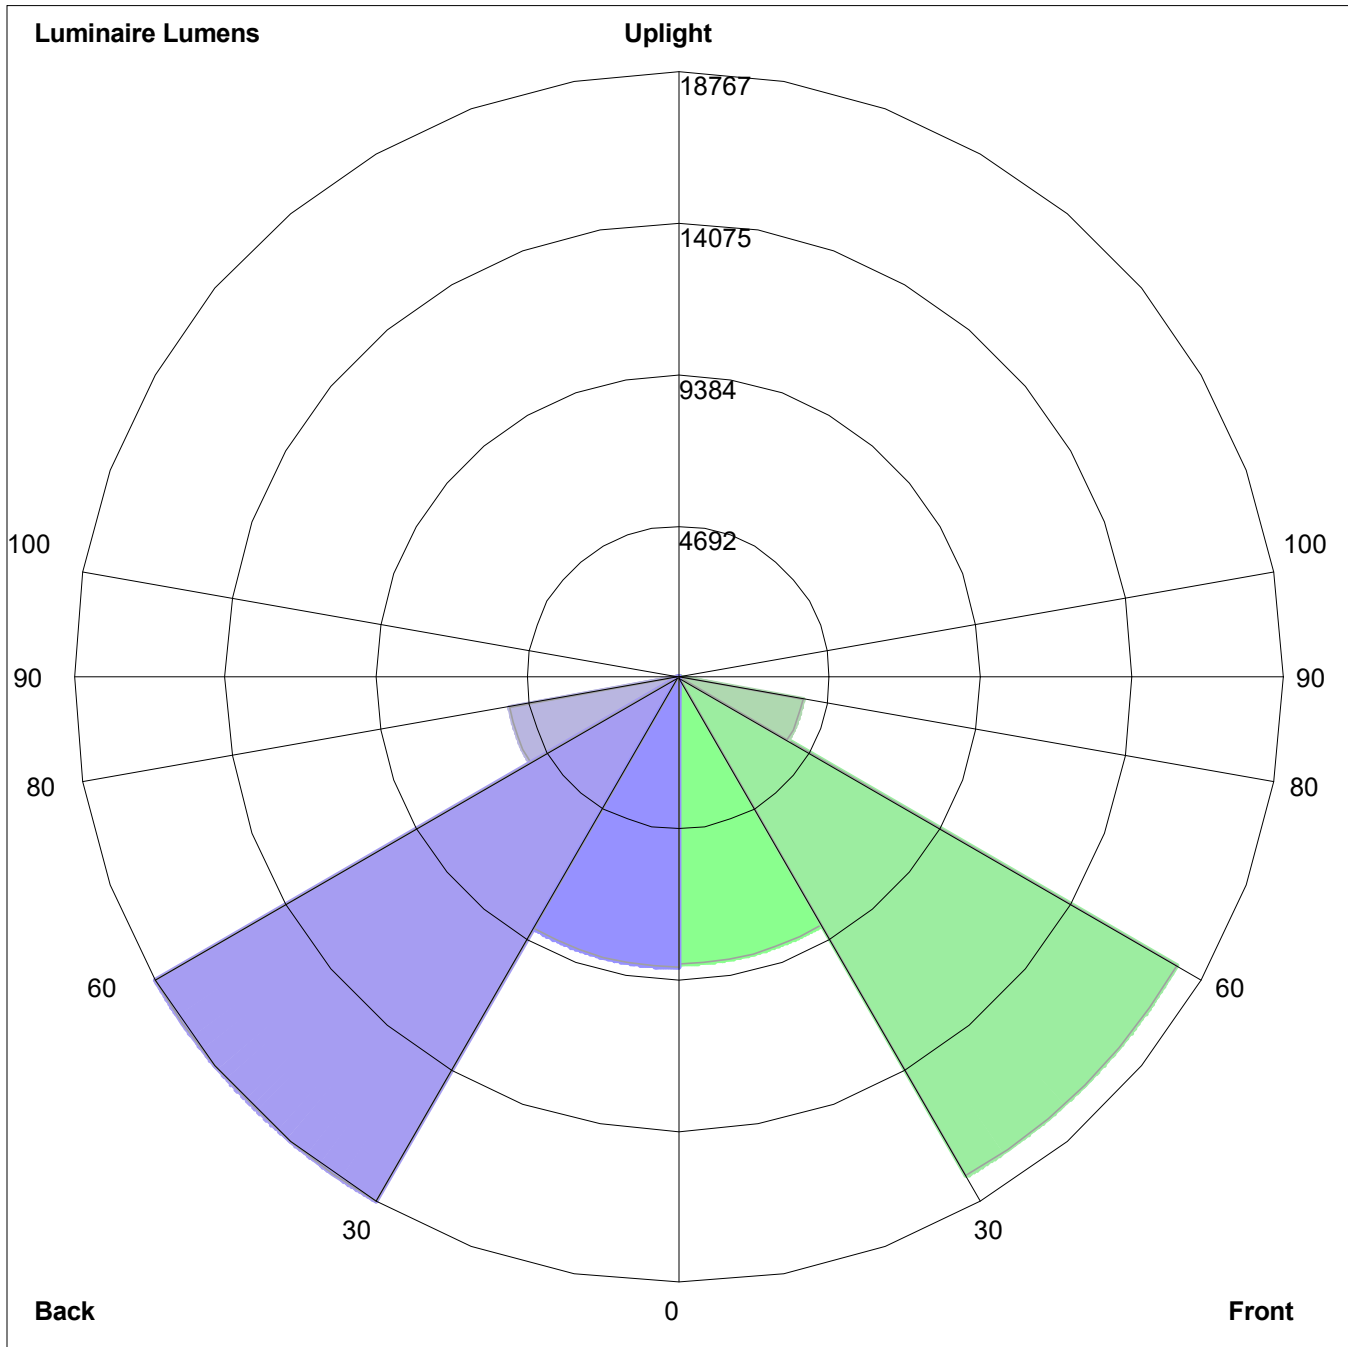

LUMINAIRE CLASSIFICATION SYSTEM (LCS) GRAPH

Luminaire Lumens:
Front: Low=8887.6, Medium=17862.8, High=3913.6, Very High=23.9
Back: Low=8998.2, Medium=18767.1, High=5310.4, Very High=49.5
Uplight: Low=0.0, High=0.0

BUG Rating : B5-U0-G3