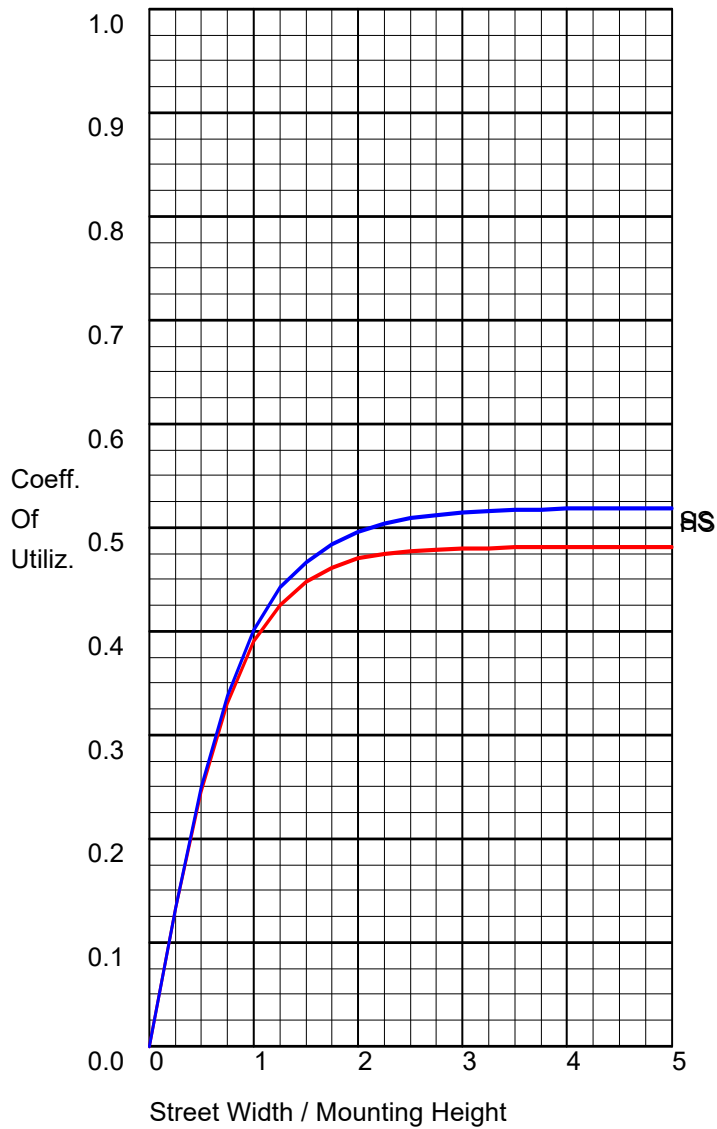

COEFFICIENTS OF UTILIZATION

FLUX DISTRIBUTION

	Lumens	Percent Of Luminaire
Downward Street Side	28616.5	48.1
Downward House Side	30889.3	51.9
Downward Total	59505.8	100.0
Upward Street Side	0.0	0.0
Upward House Side	0.0	0.0
Upward Total	0.0	0.0
Total Flux	59505.8	100.0