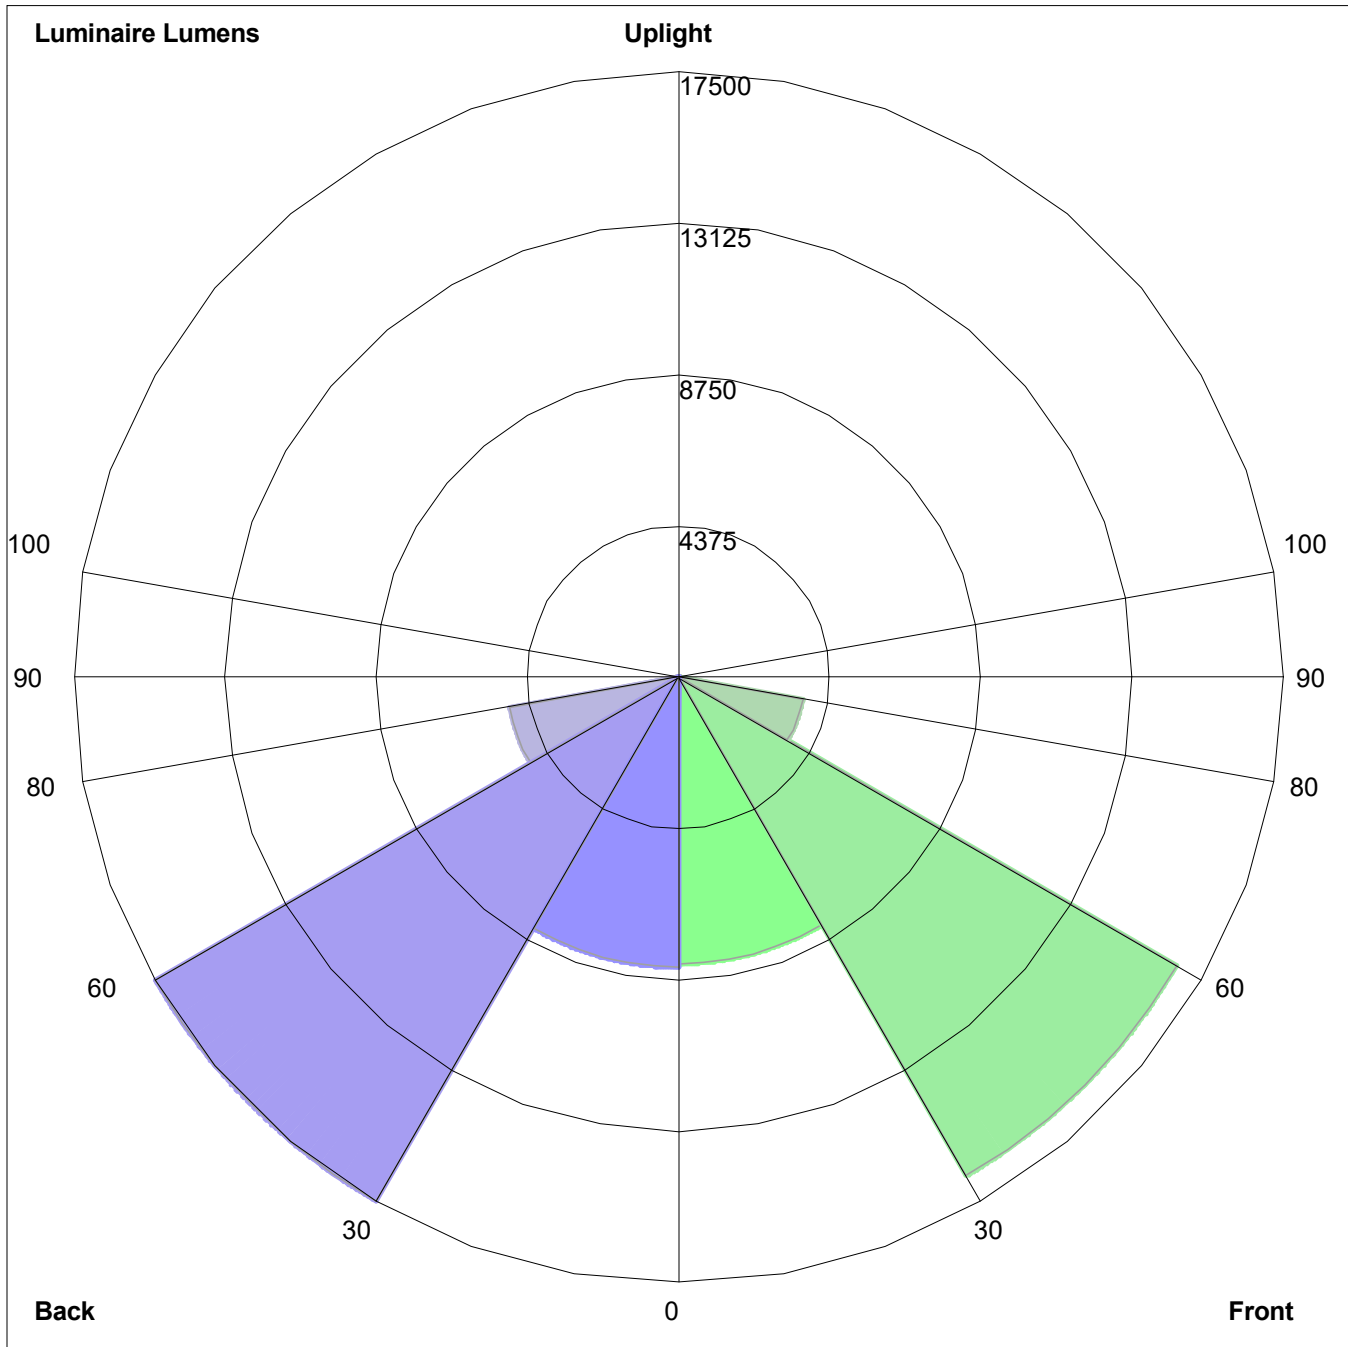

LUMINAIRE CLASSIFICATION SYSTEM (LCS) GRAPH

Luminaire Lumens:
Front: Low=8287.7, Medium=16657.1, High=3649.4, Very High=22.3
Back: Low=8390.8, Medium=17500.3, High= 4952.0, Very High=46.1
Uplight: Low=0.0, High=0.0

BUG Rating : B5-U0-G2