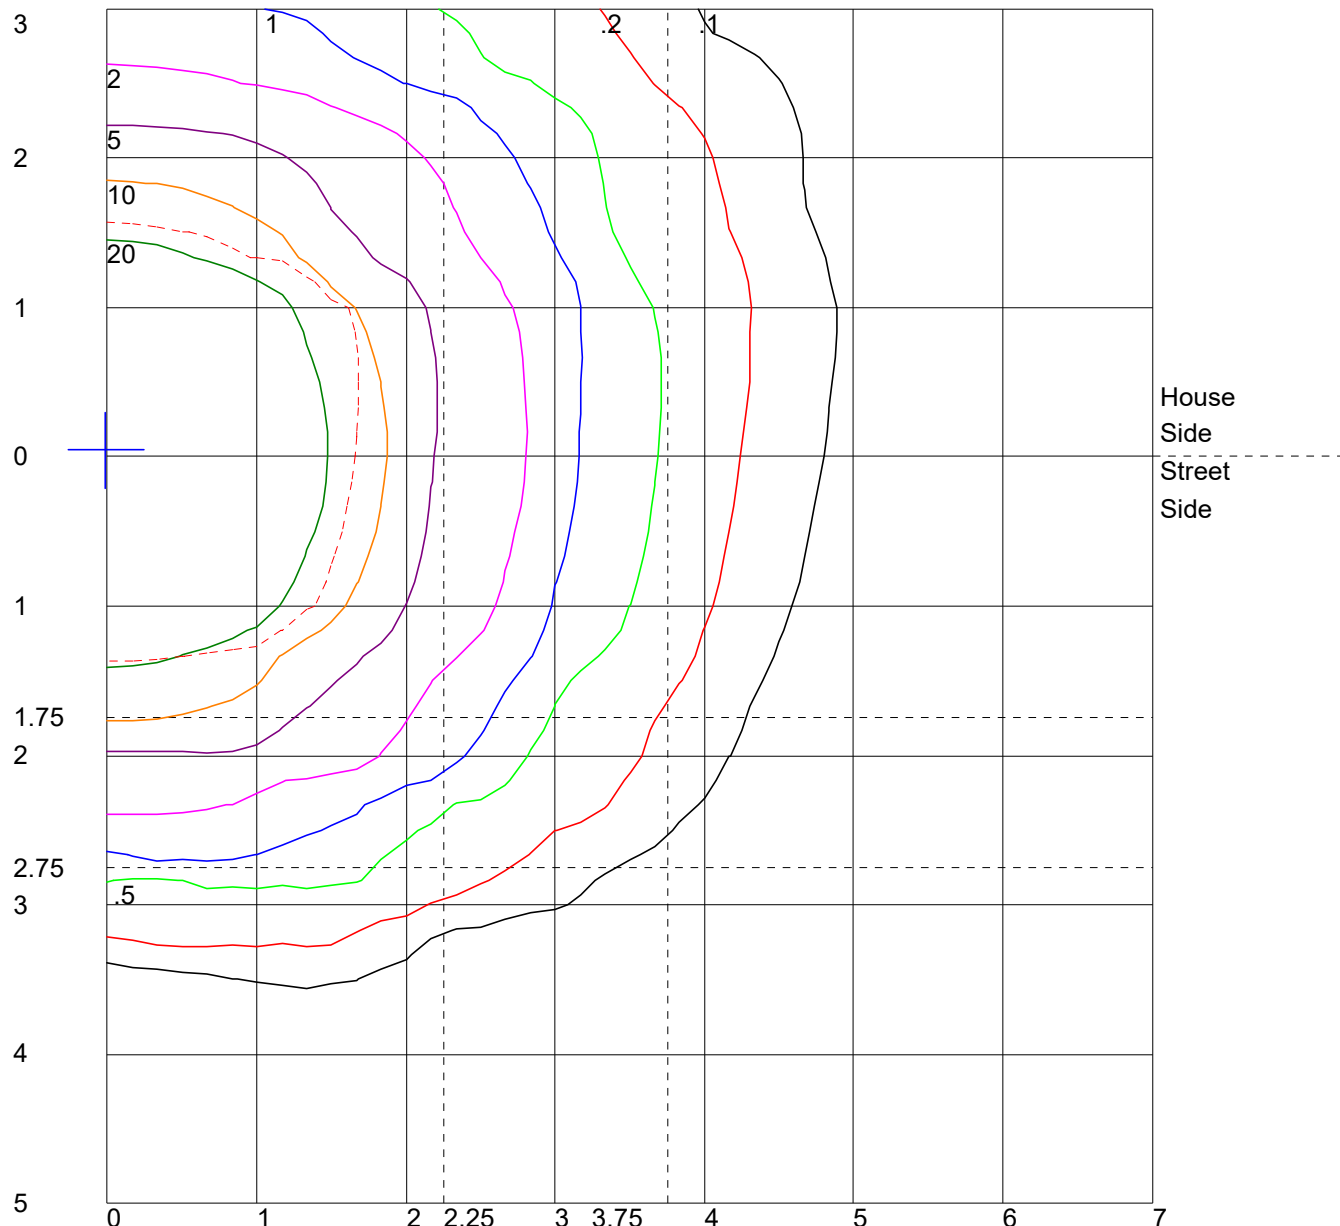

ISOFOOTCANDLE LINES OF HORIZONTAL ILLUMINANCE

Distance In Units Of Mounting Height
Values Based On 10 Foot Mounting Height
1/2 Maximum Candela Trace Shown As Dashed Curve
(+) = Maximum Candela Point