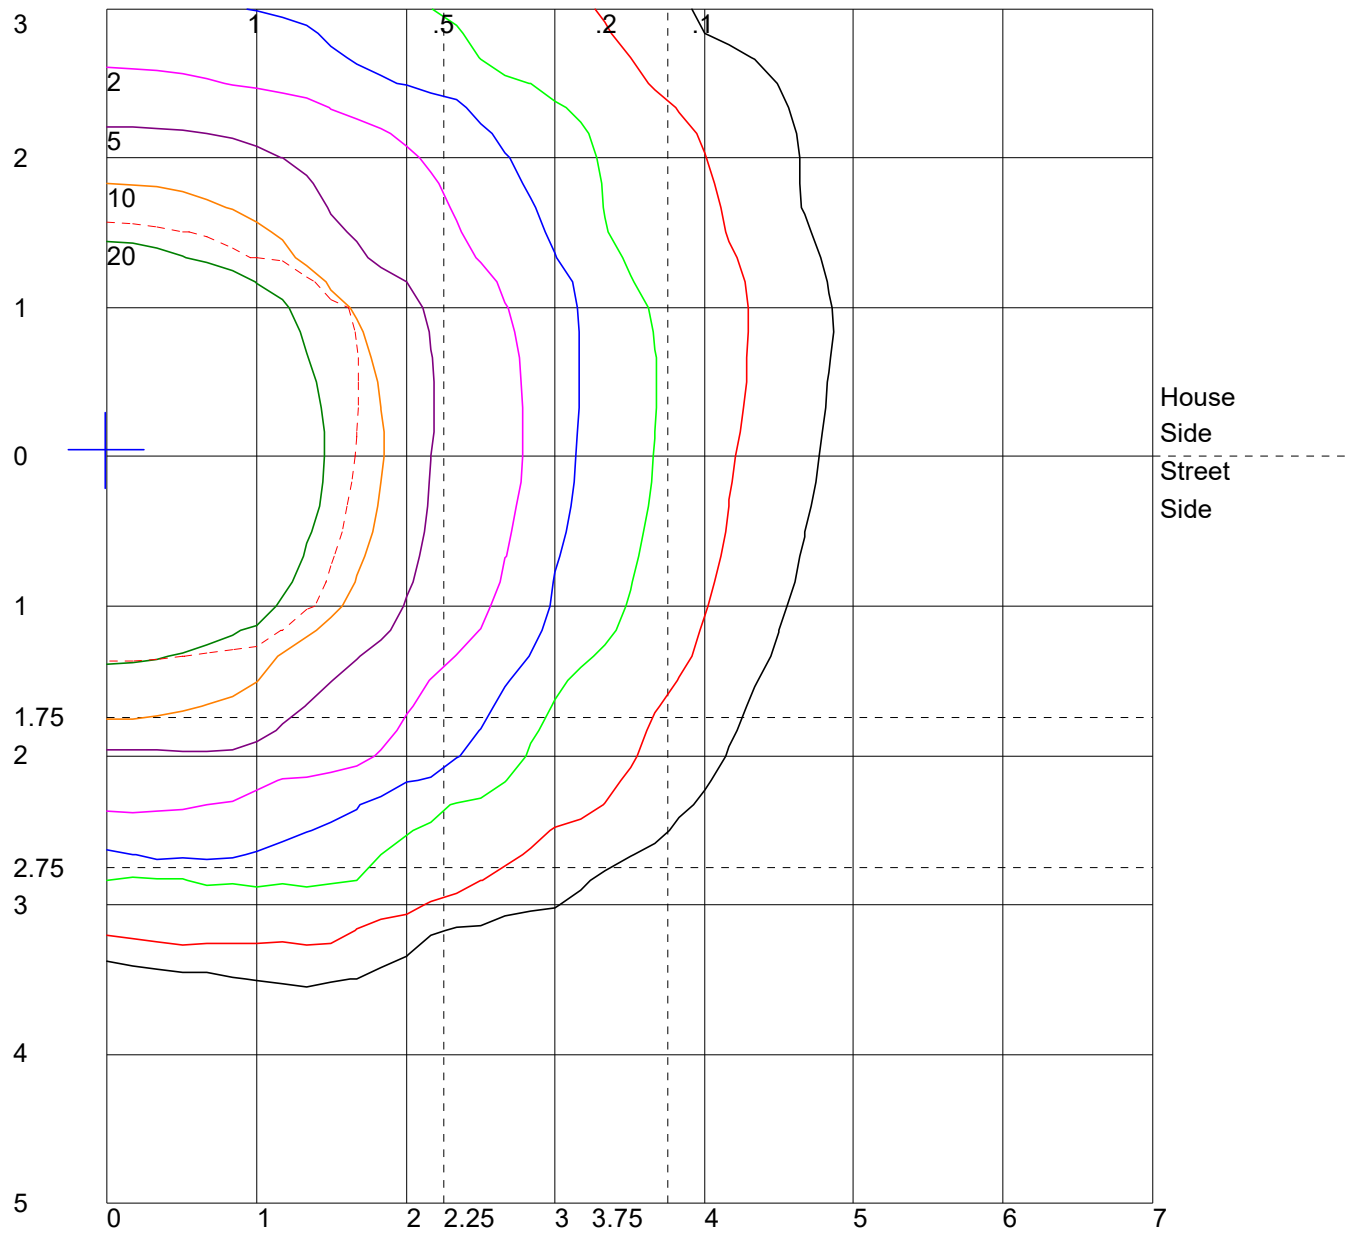

ISOFOOTCANDLE LINES OF HORIZONTAL ILLUMINANCE

Distance In Units Of Mounting Height
Values Based On 10 Foot Mounting Height
1/2 Maximum Candela Trace Shown As Dashed Curve
(+) = Maximum Candela Point