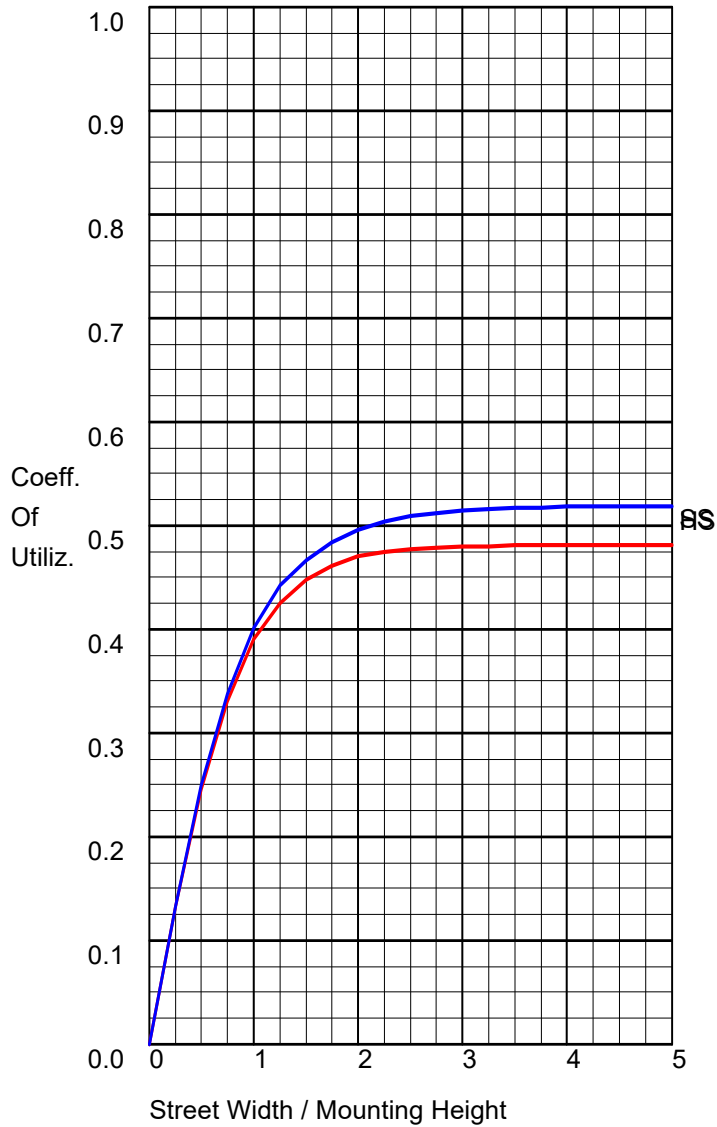

COEFFICIENTS OF UTILIZATION

FLUX DISTRIBUTION

	Lumens	Percent Of Luminaire
Downward Street Side	27619.2	48.1
Downward House Side	29812.8	51.9
Downward Total	57432.0	100.0
Upward Street Side	0.0	0.0
Upward House Side	0.0	0.0
Upward Total	0.0	0.0
Total Flux	57432.0	100.0