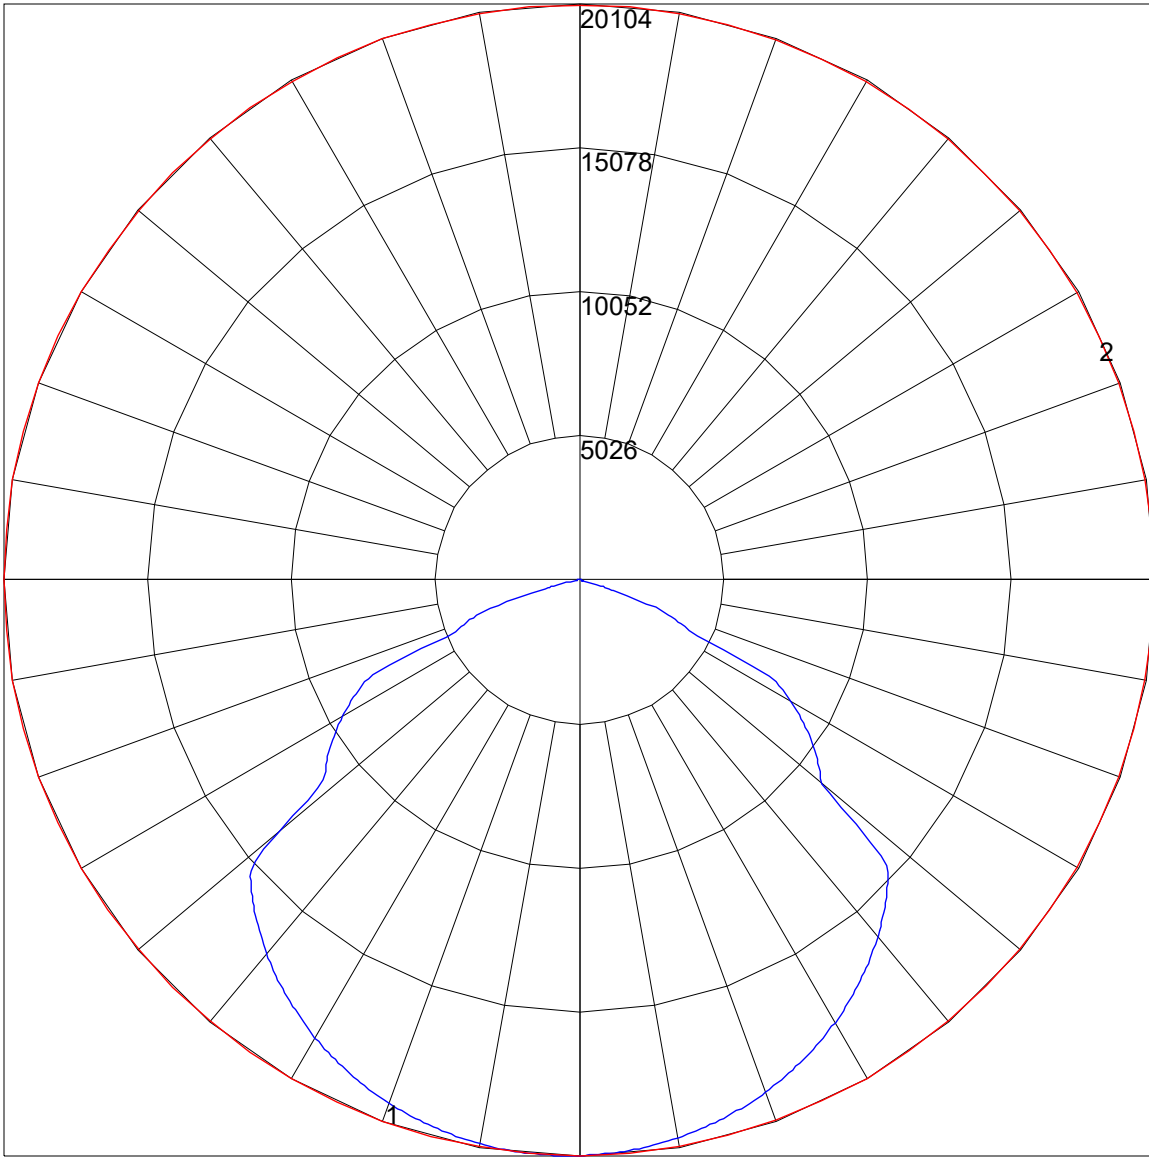

POLAR GRAPH

Maximum Candela = 20104.119 Located At Horizontal Angle = 195, Vertical Angle = 2.5
1 - Vertical Plane Through Horizontal Angles (195 - 15) (Through Max. Cd.)
2 - Horizontal Cone Through Vertical Angle (2.5) (Through Max. Cd.)