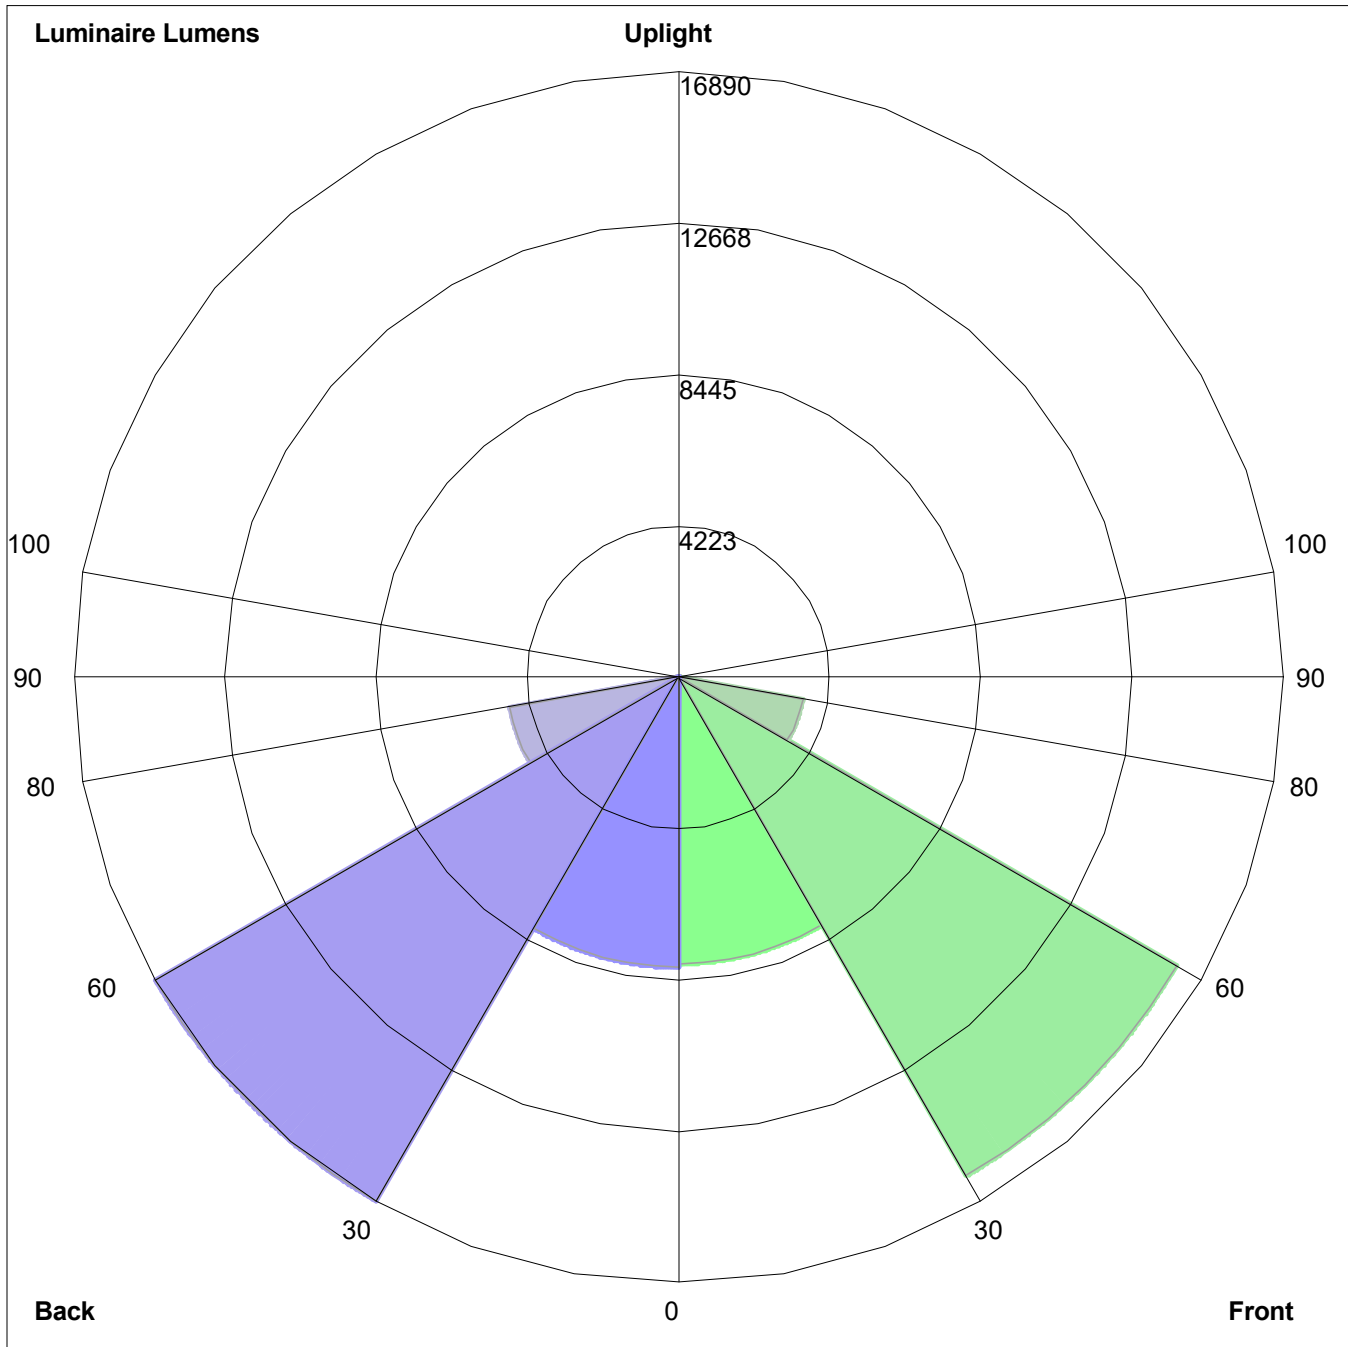

LUMINAIRE CLASSIFICATION SYSTEM (LCS) GRAPH

Luminaire Lumens:
Front: Low=7998.8, Medium=16076.6, High=3522.2, Very High=21.6
Back: Low=8098.4, Medium=16890.5, High=4779.4, Very High=44.5
Uplight: Low=0.0, High=0.0

BUG Rating : B5-U0-G2