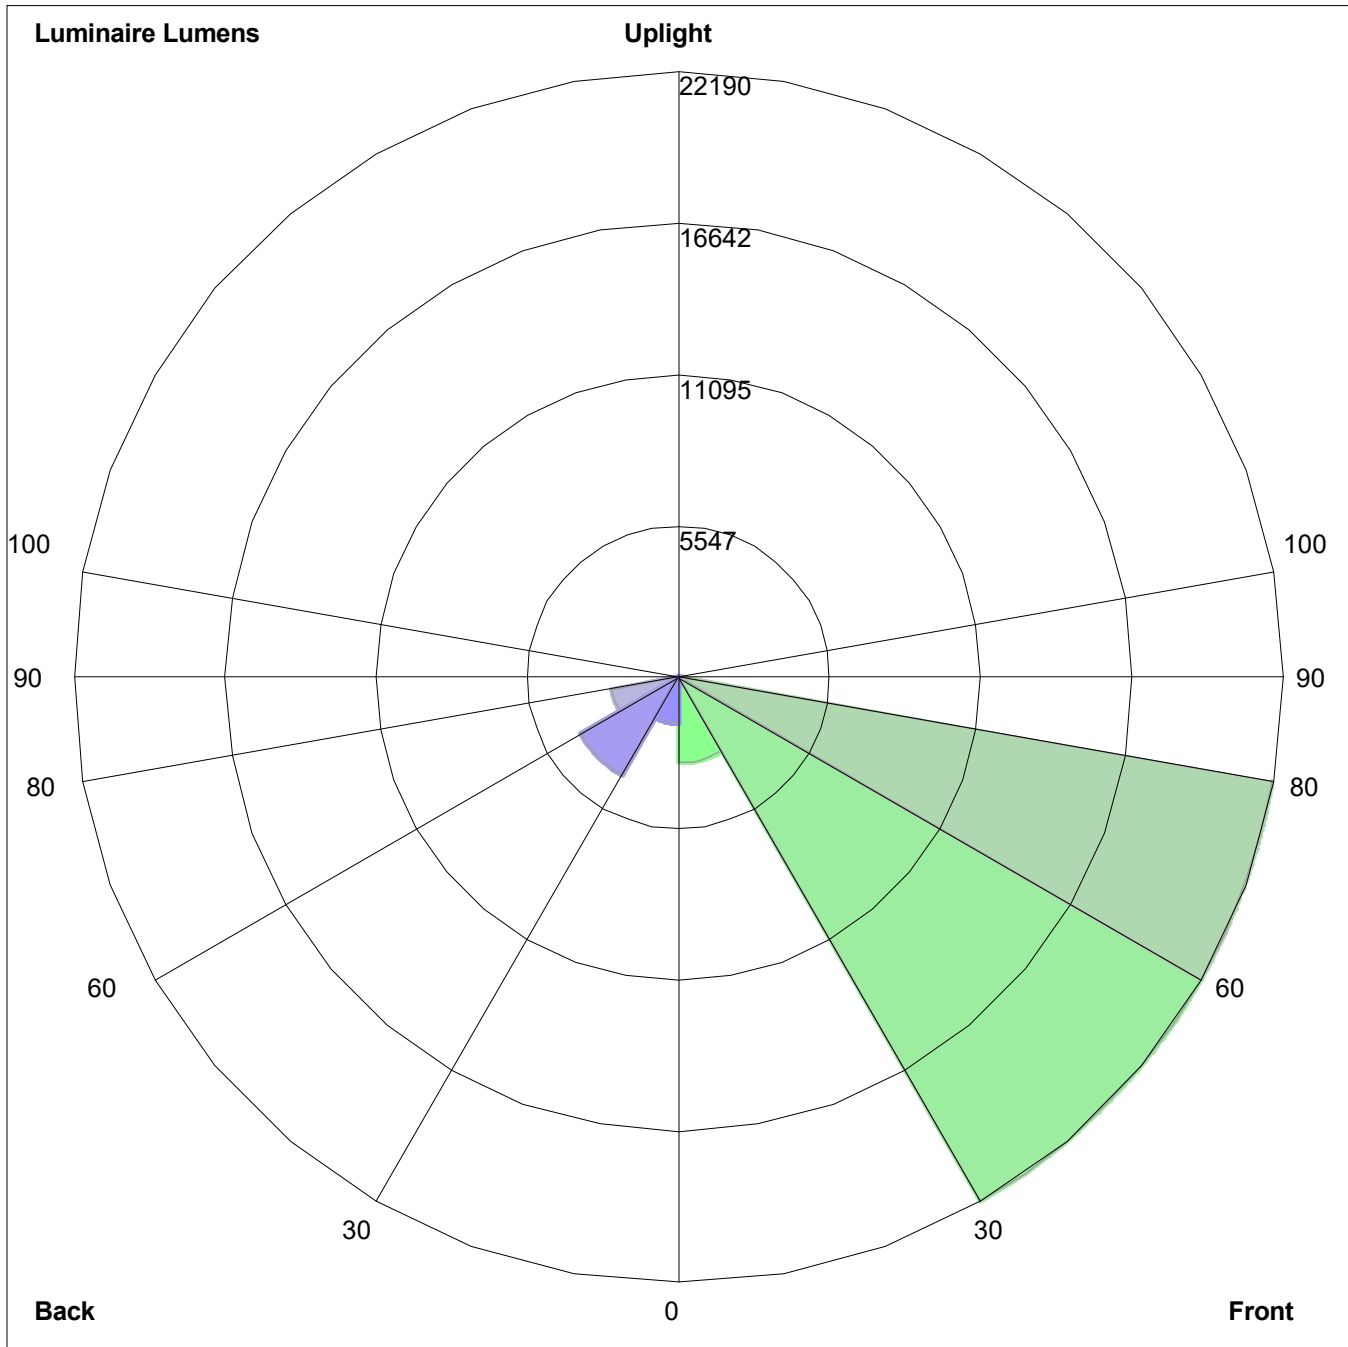

LUMINAIRE CLASSIFICATION SYSTEM (LCS) GRAPH

Luminaire Lumens:
Front: Low=3144.3, Medium= 22190.0, High=22151.5, Very High=163.0
Back: Low= 1691.0, Medium=4136.1, High=2475.3, Very High=49.7
Uplight: Low=0.4, High=0.0

BUG Rating : B3-U1-G5