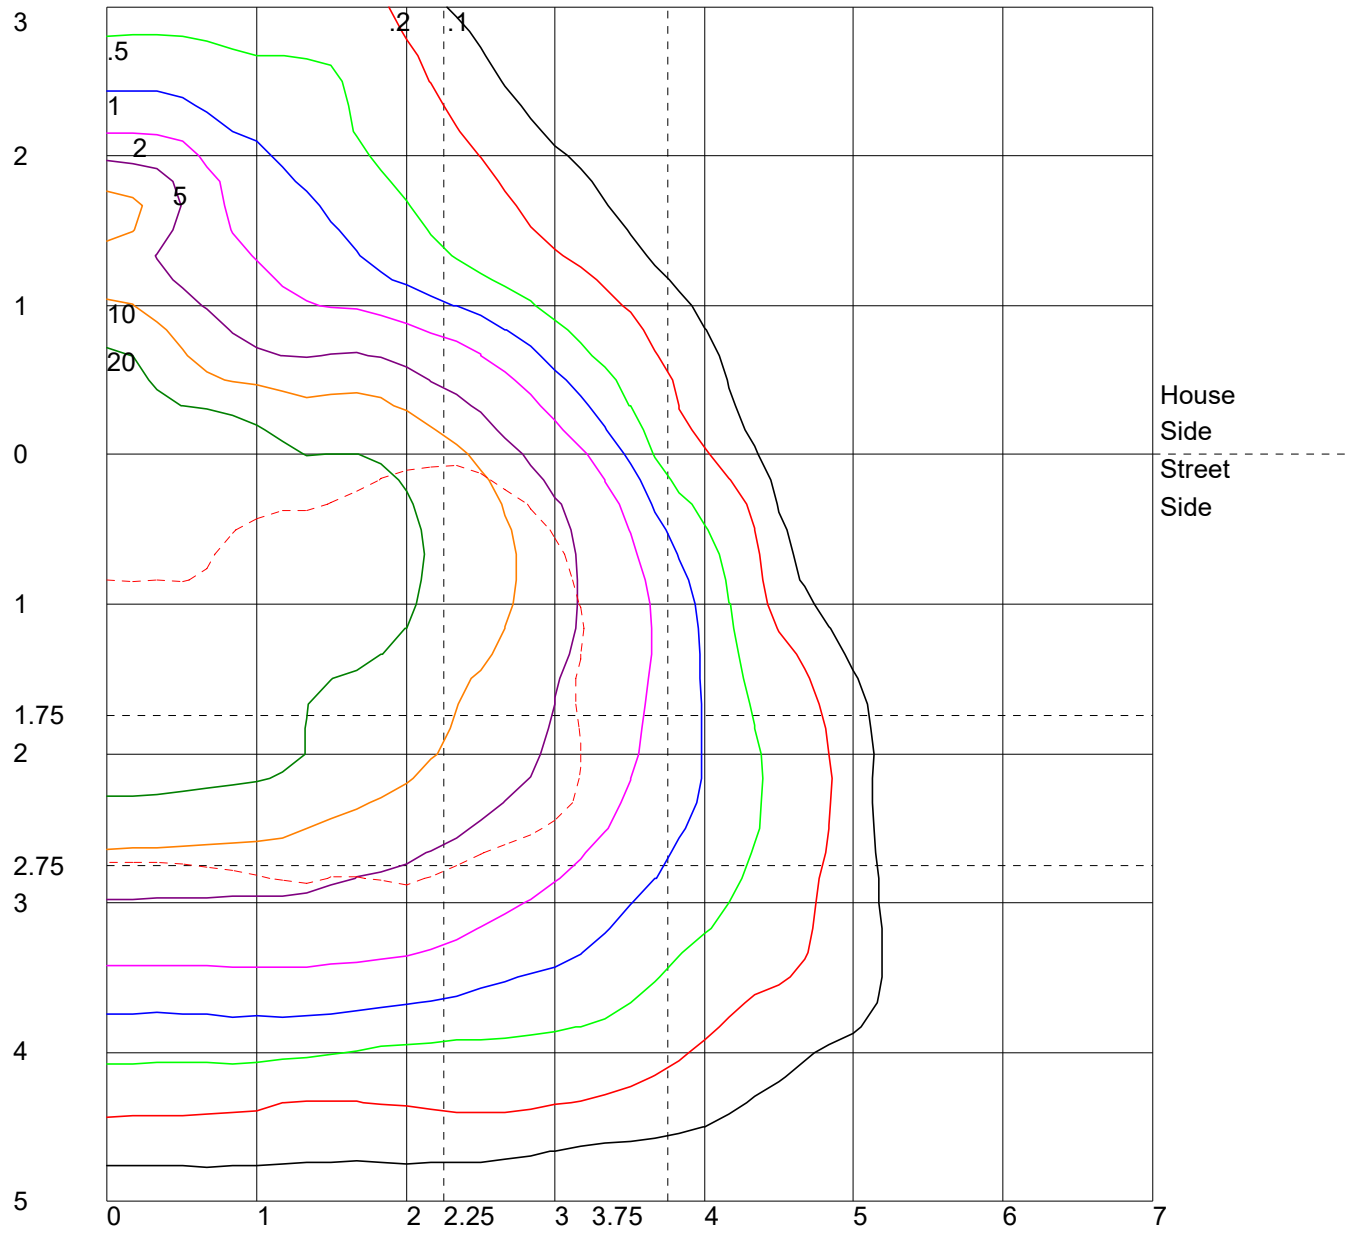

ISOFOOTCANDLE LINES OF HORIZONTAL ILLUMINANCE

Distance In Units Of Mounting Height
Values Based On 10 Foot Mounting Height
1/2 Maximum Candela Trace Shown As Dashed Curve
(+) = Maximum Candela Point