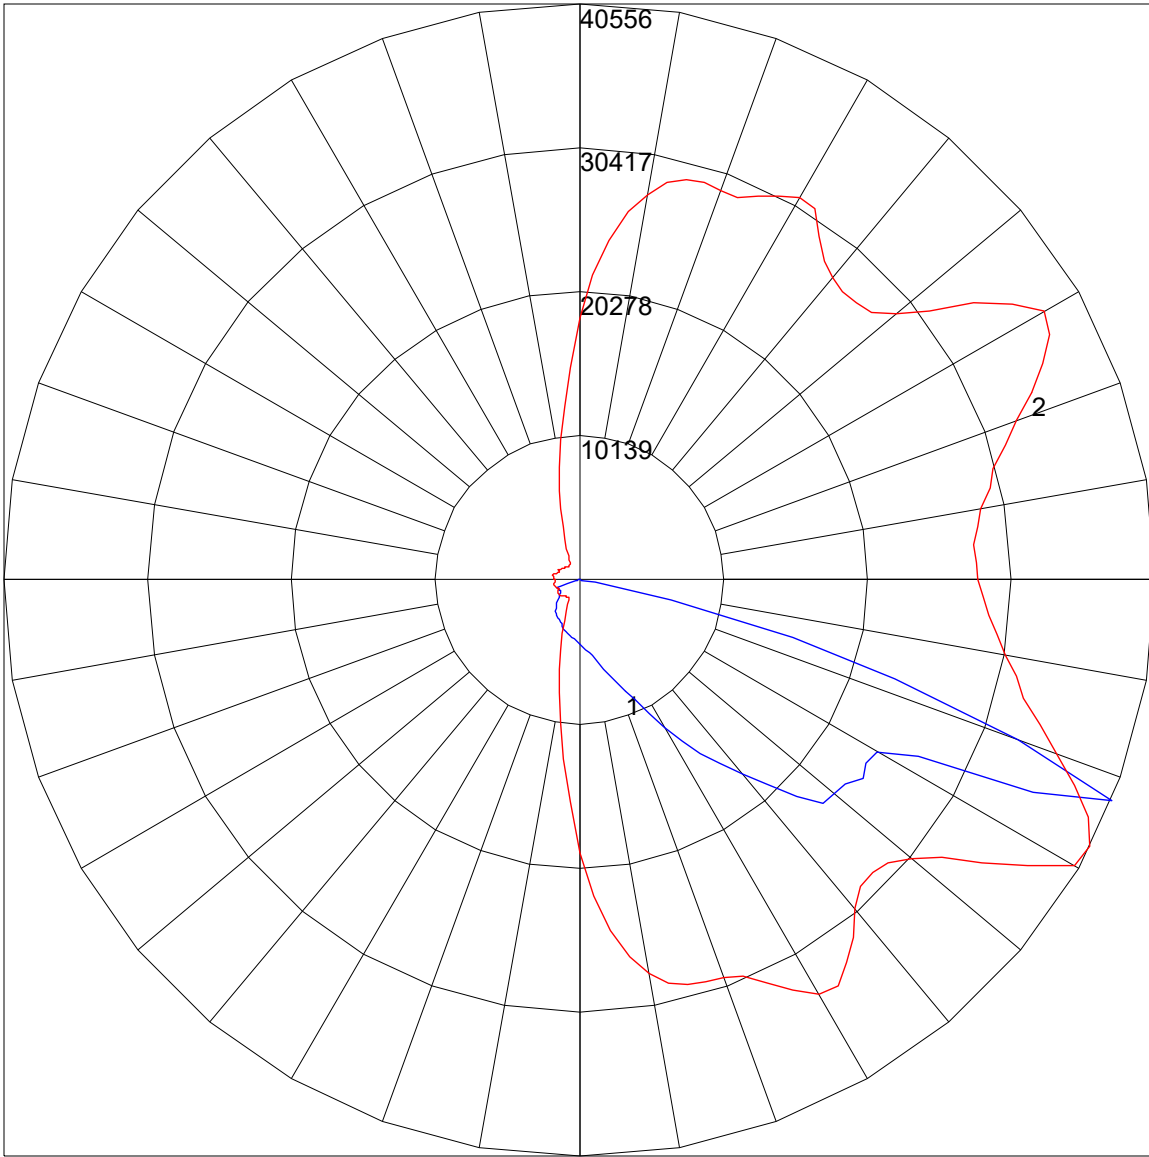

POLAR GRAPH

Maximum Candela = 40555.937 Located At Horizontal Angle = 332.5, Vertical Angle = 67.5
1 - Vertical Plane Through Horizontal Angles (332.5 - 152.5) (Through Max. Cd.)
2 - Horizontal Cone Through Vertical Angle (67.5) (Through Max. Cd.)