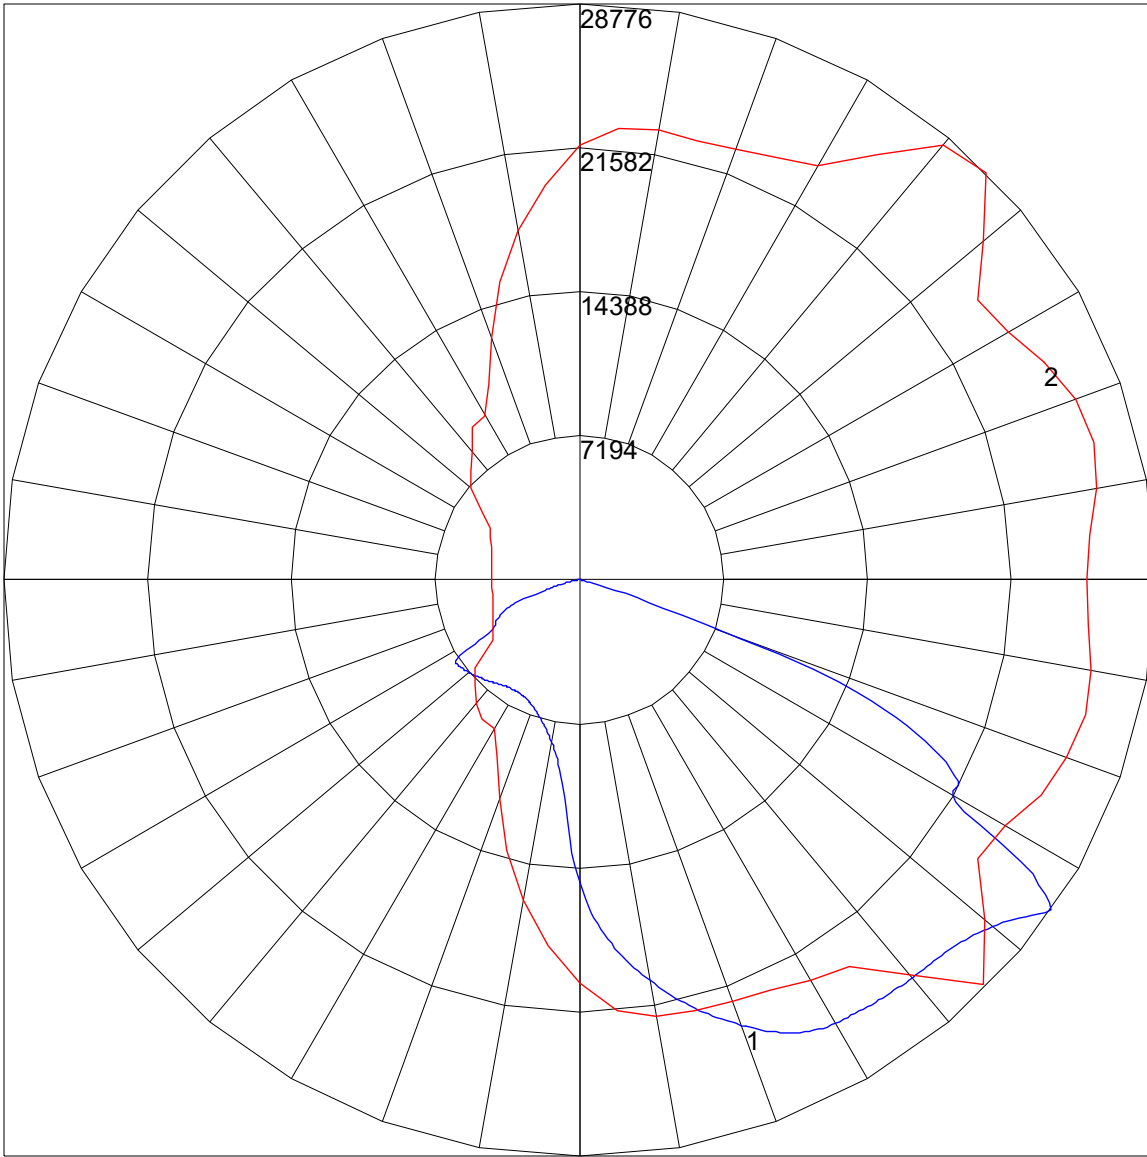

POLAR GRAPH

Maximum Candela = 28775.762 Located At Horizontal Angle = 45, Vertical Angle = 55
1 - Vertical Plane Through Horizontal Angles (45 - 225) (Through Max. Cd.)
2 - Horizontal Cone Through Vertical Angle (55) (Through Max. Cd.)