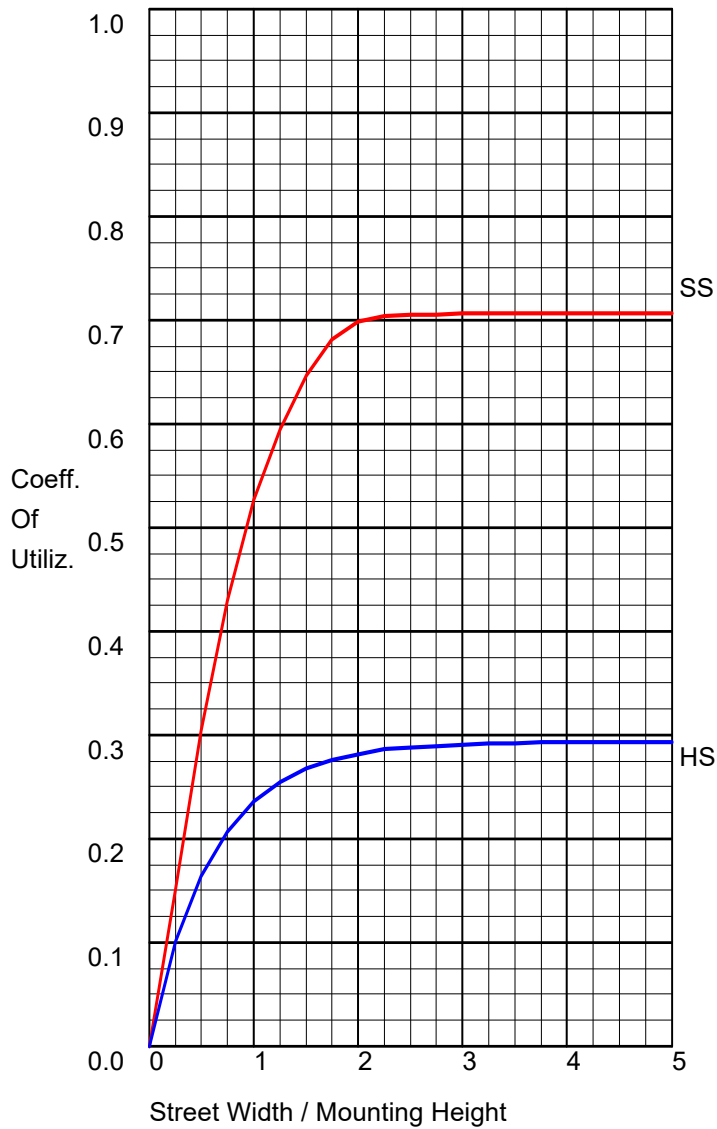

COEFFICIENTS OF UTILIZATION

FLUX DISTRIBUTION

	Lumens	Percent Of Luminaire
Downward Street Side	47256.7	70.6
Downward House Side	19641.3	29.4
Downward Total	66898.0	100.0
Upward Street Side	0.0	0.0
Upward House Side	0.0	0.0
Upward Total	0.0	0.0
Total Flux	66898.0	100.0