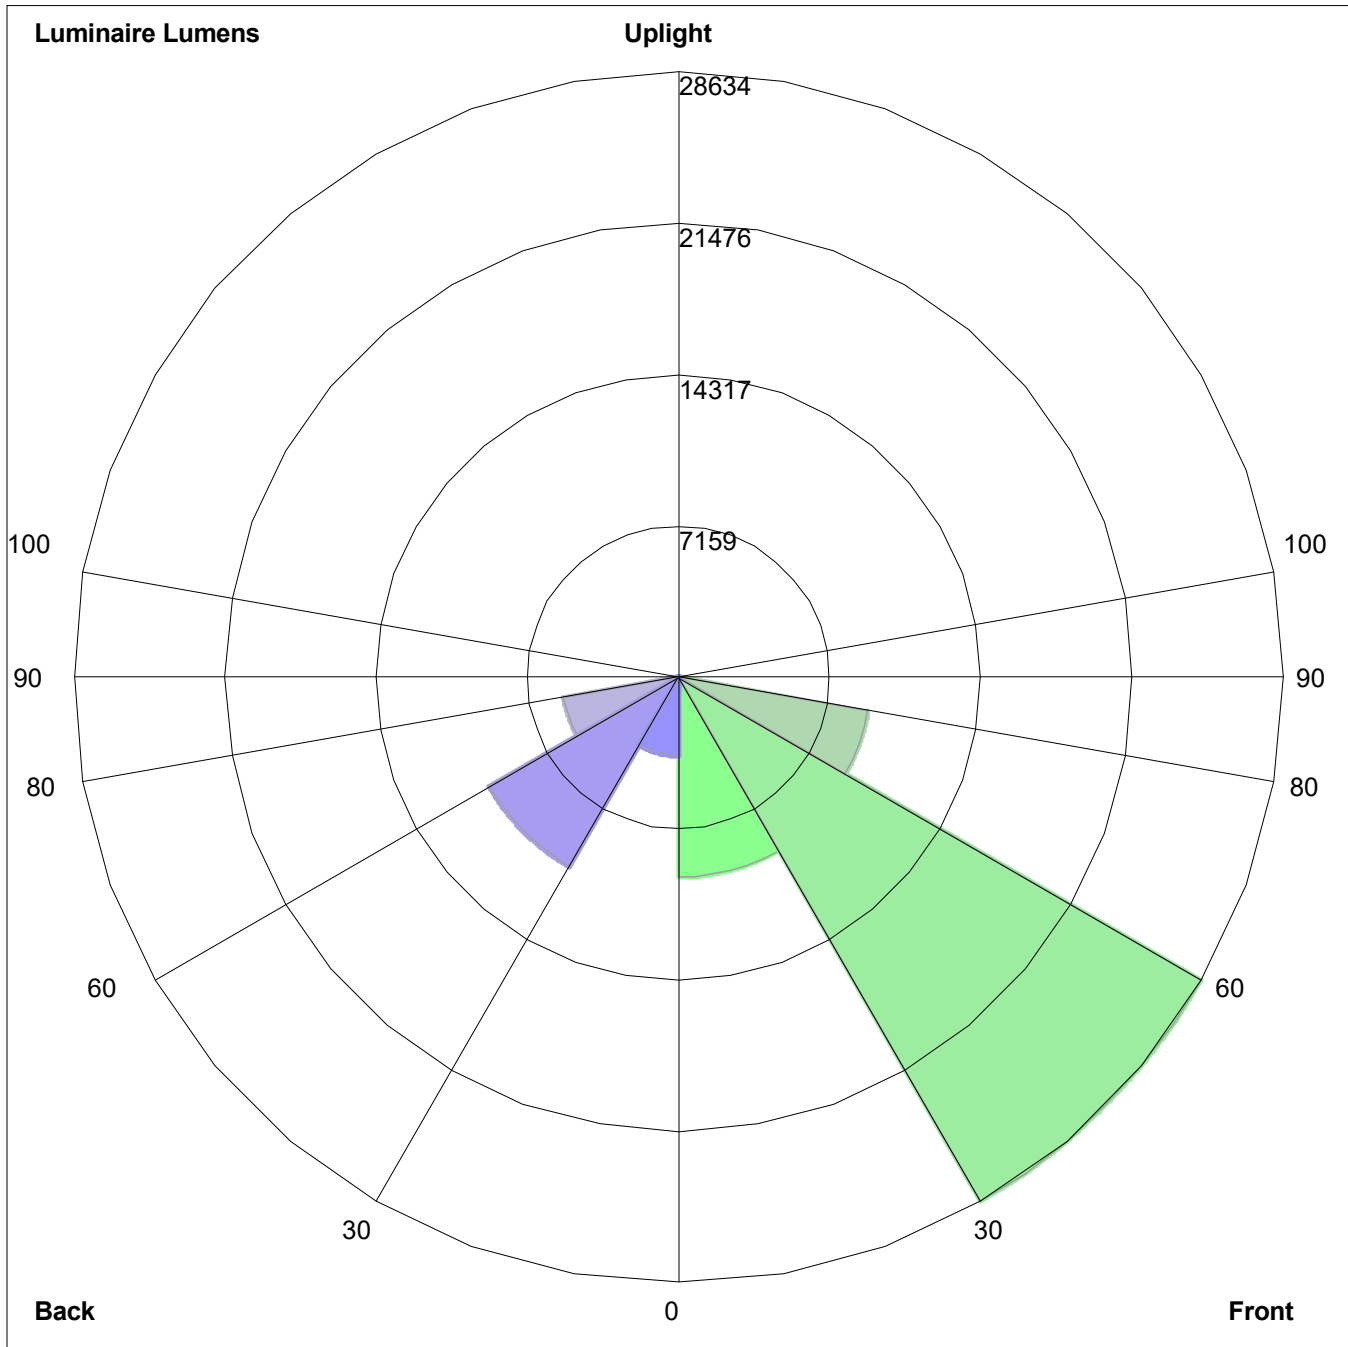

LUMINAIRE CLASSIFICATION SYSTEM (LCS) GRAPH

Luminaire Lumens:
Front: Low=9457.9, Medium=28634.1, High=9135.4, Very High=29.4
Back: Low=3707.1, Medium=10345.5, High=5521.4, Very High=67.3
Uplight: Low=0.0, High=0.0

BUG Rating : B5-U0-G5