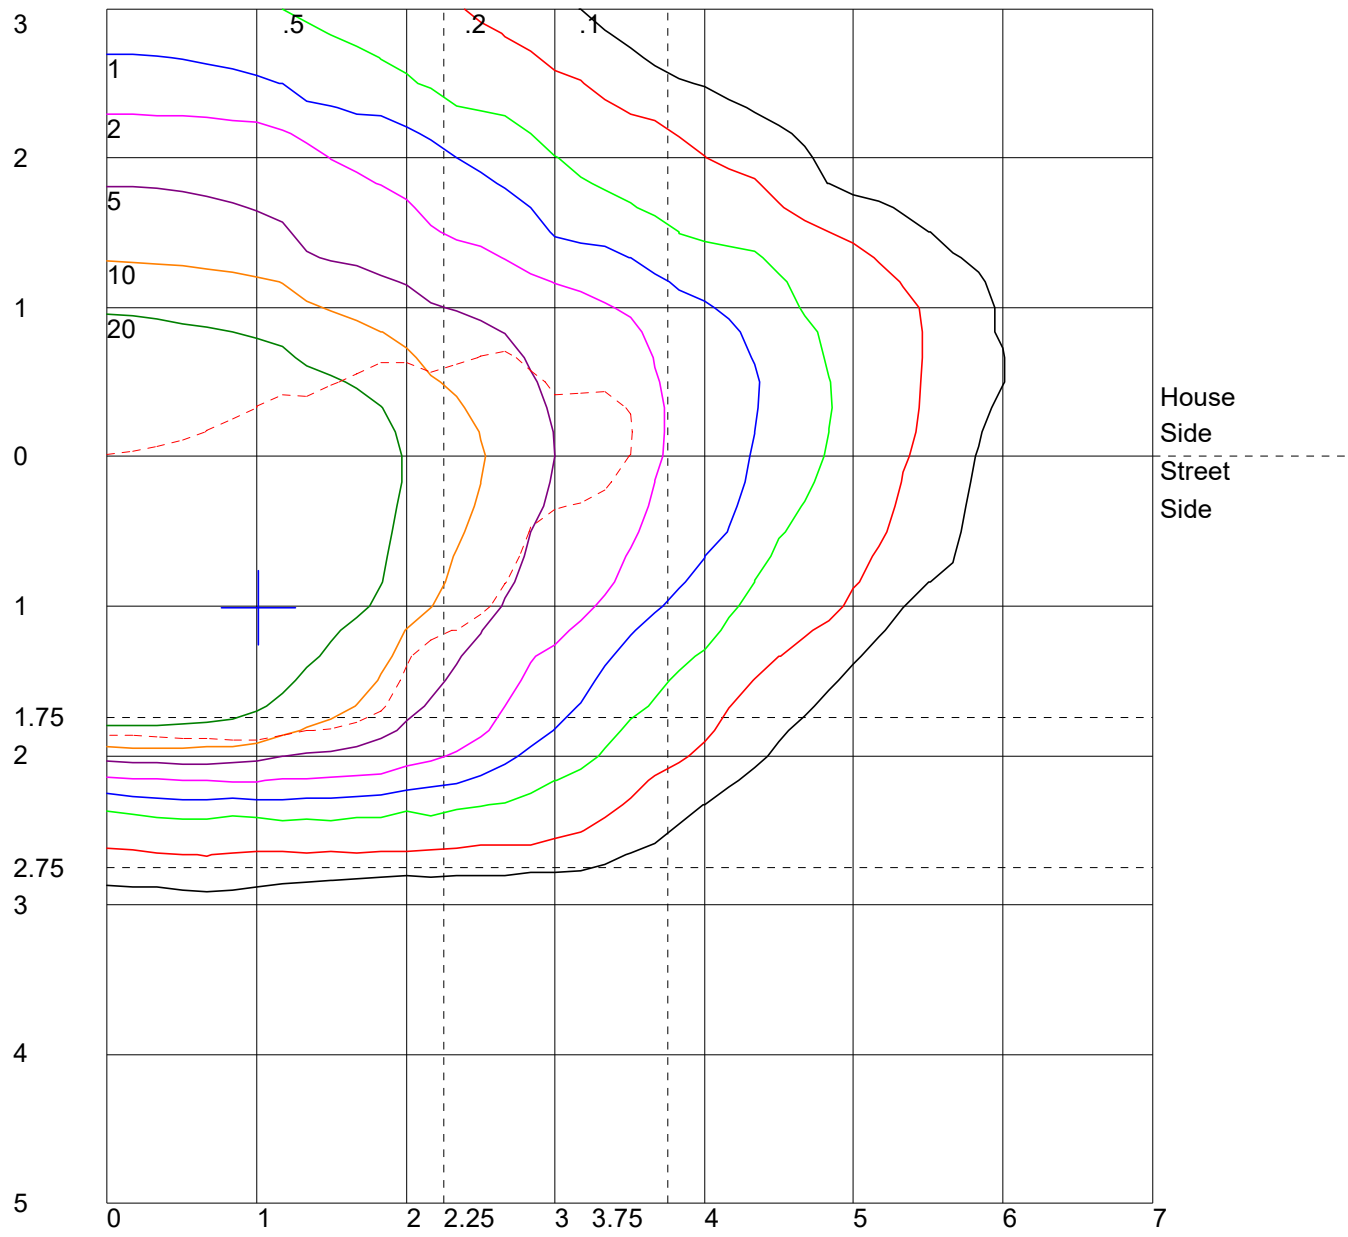

ISOFOOTCANDLE LINES OF HORIZONTAL ILLUMINANCE

Distance In Units Of Mounting Height
Values Based On 10 Foot Mounting Height
1/2 Maximum Candela Trace Shown As Dashed Curve
(+) = Maximum Candela Point