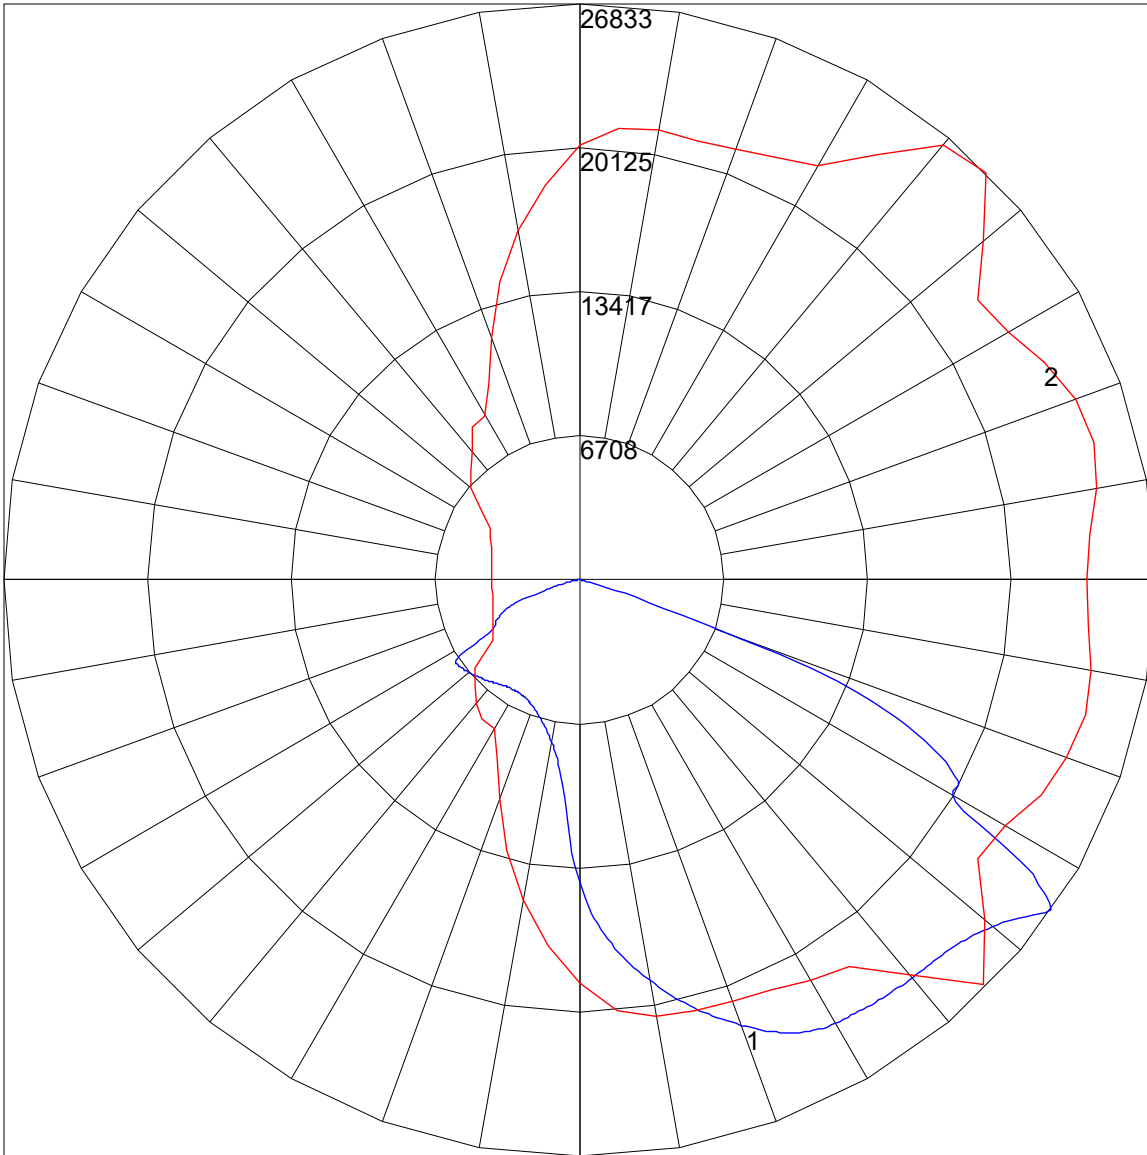

POLAR GRAPH

Maximum Candela = 26833.407 Located At Horizontal Angle = 45, Vertical Angle = 55
1 - Vertical Plane Through Horizontal Angles (45 - 225) (Through Max. Cd.)
2 - Horizontal Cone Through Vertical Angle (55) (Through Max. Cd.)