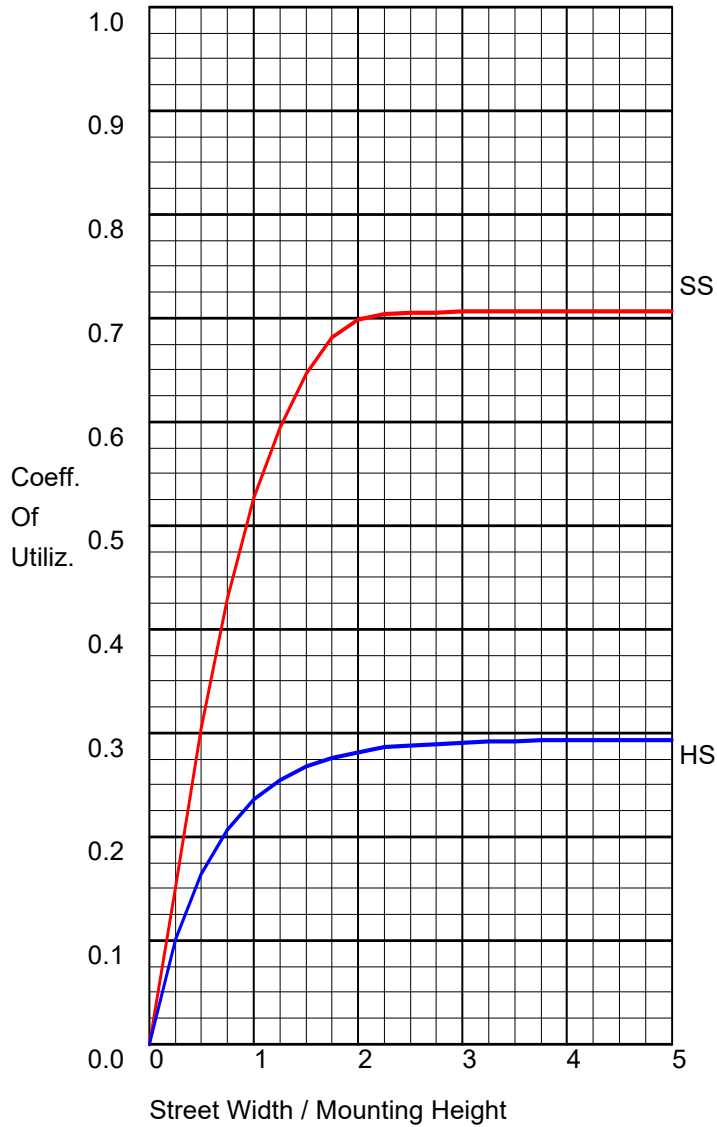

COEFFICIENTS OF UTILIZATION

FLUX DISTRIBUTION

	Lumens	Percent Of Luminaire
Downward Street Side	44067.0	70.6
Downward House Side	18315.5	29.4
Downward Total	62382.5	100.0
Upward Street Side	0.0	0.0
Upward House Side	0.0	0.0
Upward Total	0.0	0.0
Total Flux	62382.5	100.0