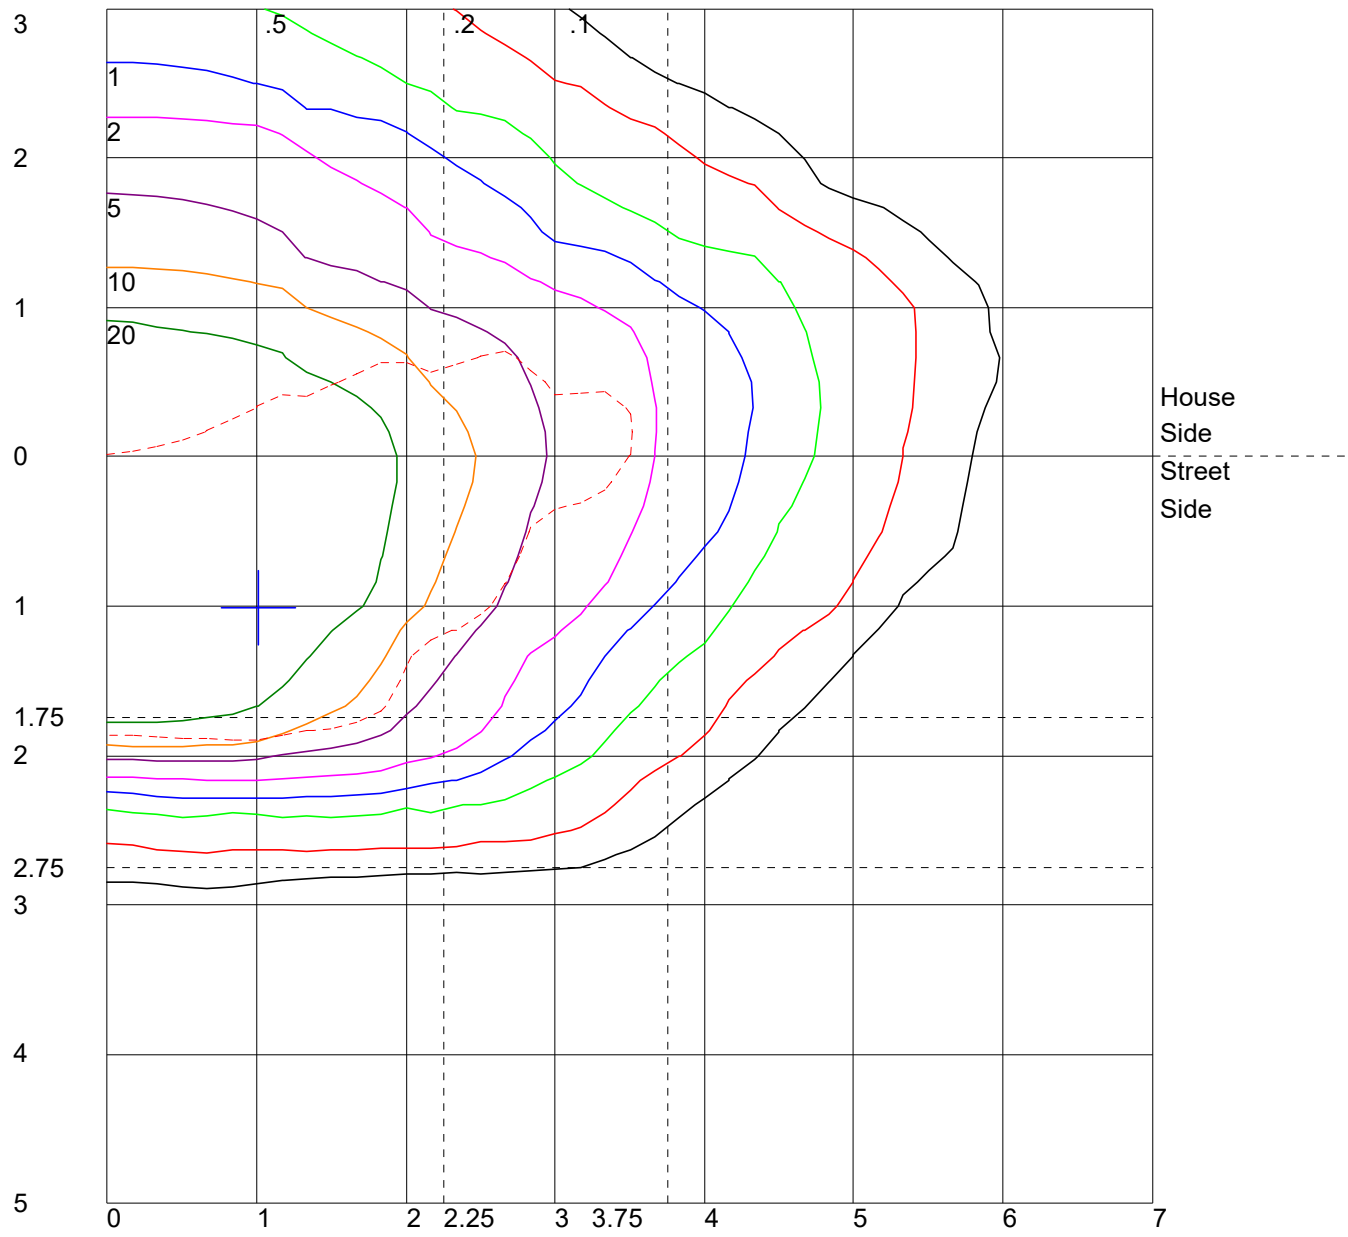

ISOFOOTCANDLE LINES OF HORIZONTAL ILLUMINANCE

Distance In Units Of Mounting Height
Values Based On 10 Foot Mounting Height
1/2 Maximum Candela Trace Shown As Dashed Curve
(+) = Maximum Candela Point