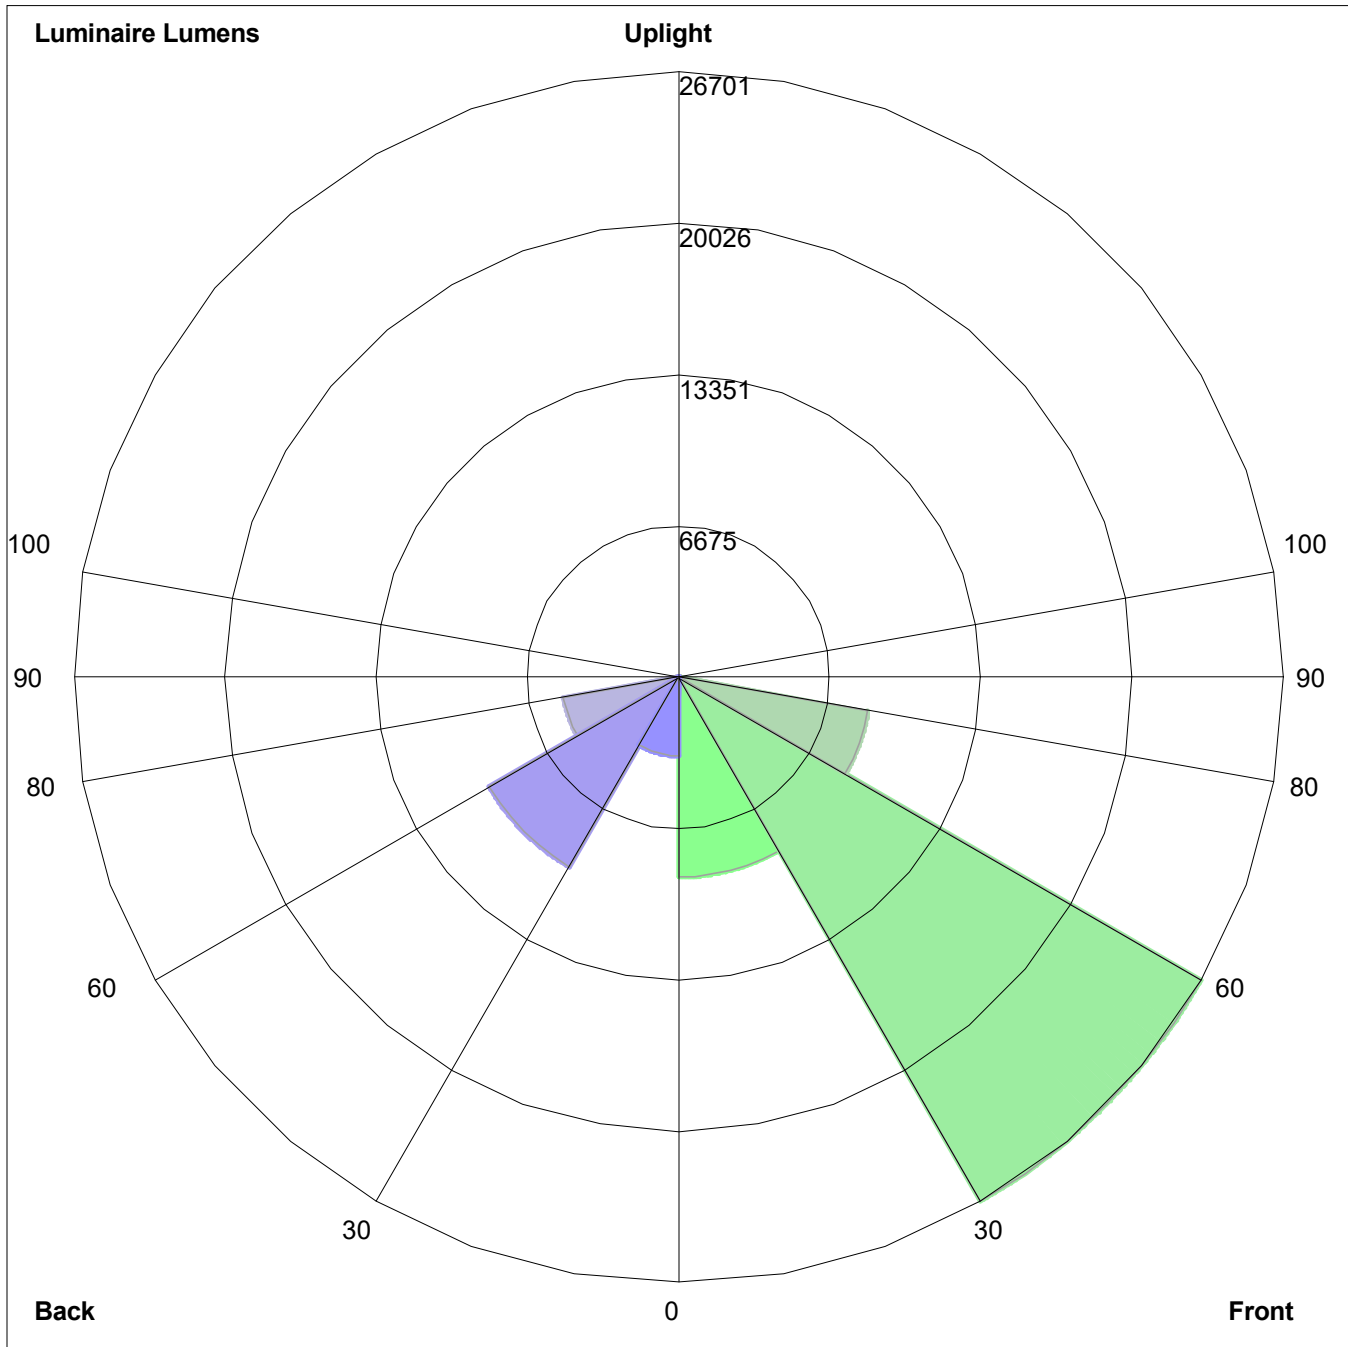

LUMINAIRE CLASSIFICATION SYSTEM (LCS) GRAPH

Luminaire Lumens:
Front: Low=8819.5, Medium=26701.3, High=8518.7, Very High=27.4
Back: Low=3456.9, Medium=9647.2, High=5148.7, Very High=62.8
Uplight: Low=0.0, High=0.0

BUG Rating : B5-U0-G5