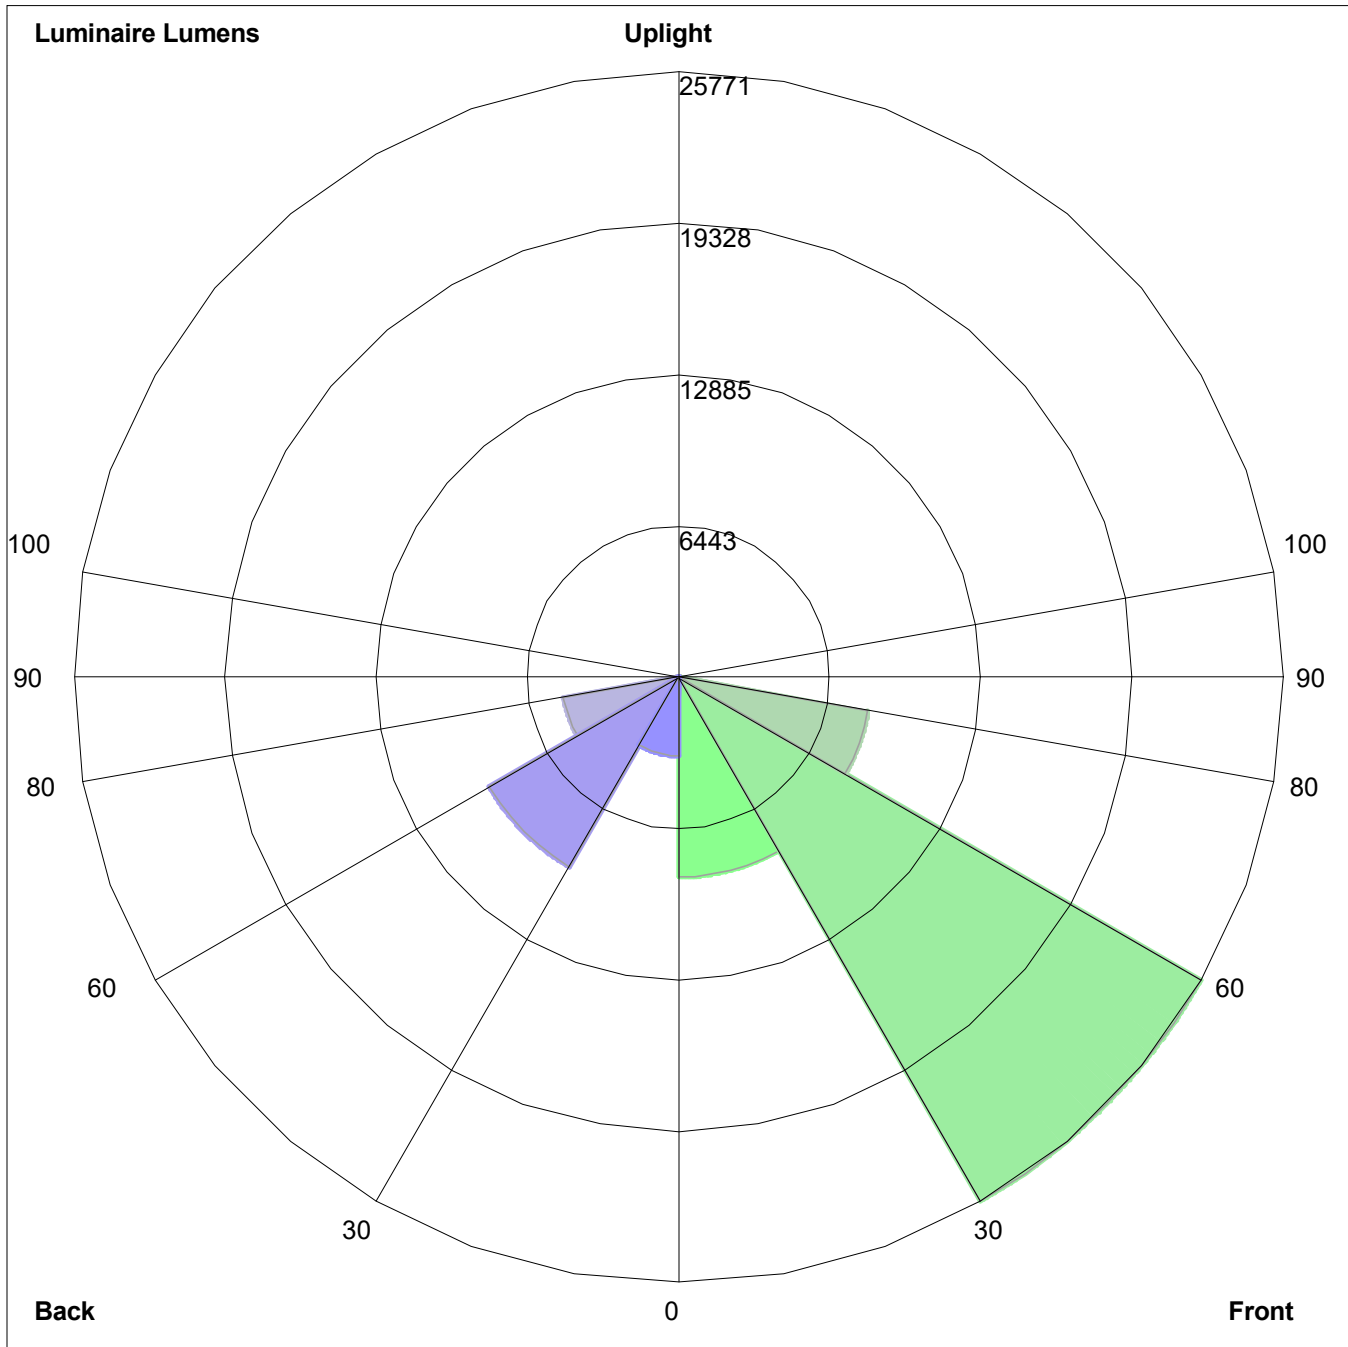

LUMINAIRE CLASSIFICATION SYSTEM (LCS) GRAPH

Luminaire Lumens:
Front: Low=8512.2, Medium=25770.8, High=8221.9, Very High=26.4
Back: Low=3336.4, Medium= 9311.0, High=4969.3, Very High=60.6
Uplight: Low=0.0, High=0.0

BUG Rating : B5-U0-G4