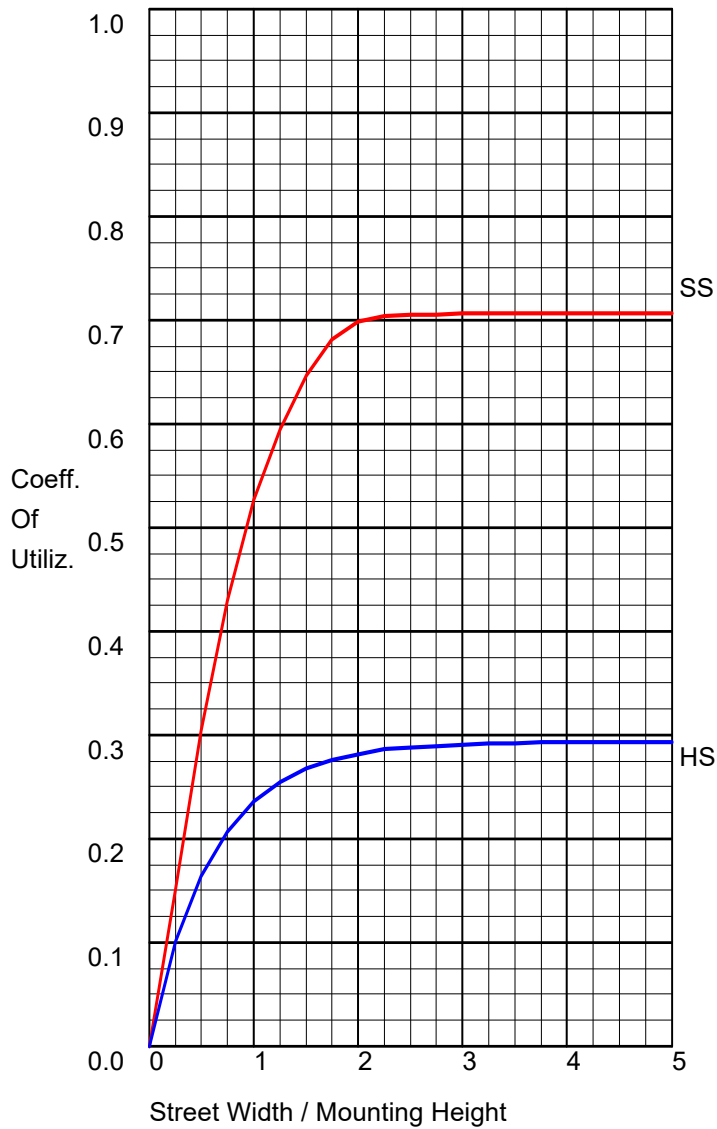

COEFFICIENTS OF UTILIZATION

FLUX DISTRIBUTION

	Lumens	Percent Of Luminaire
Downward Street Side	42531.3	70.6
Downward House Side	17677.2	29.4
Downward Total	60208.5	100.0
Upward Street Side	0.0	0.0
Upward House Side	0.0	0.0
Upward Total	0.0	0.0
Total Flux	60208.5	100.0