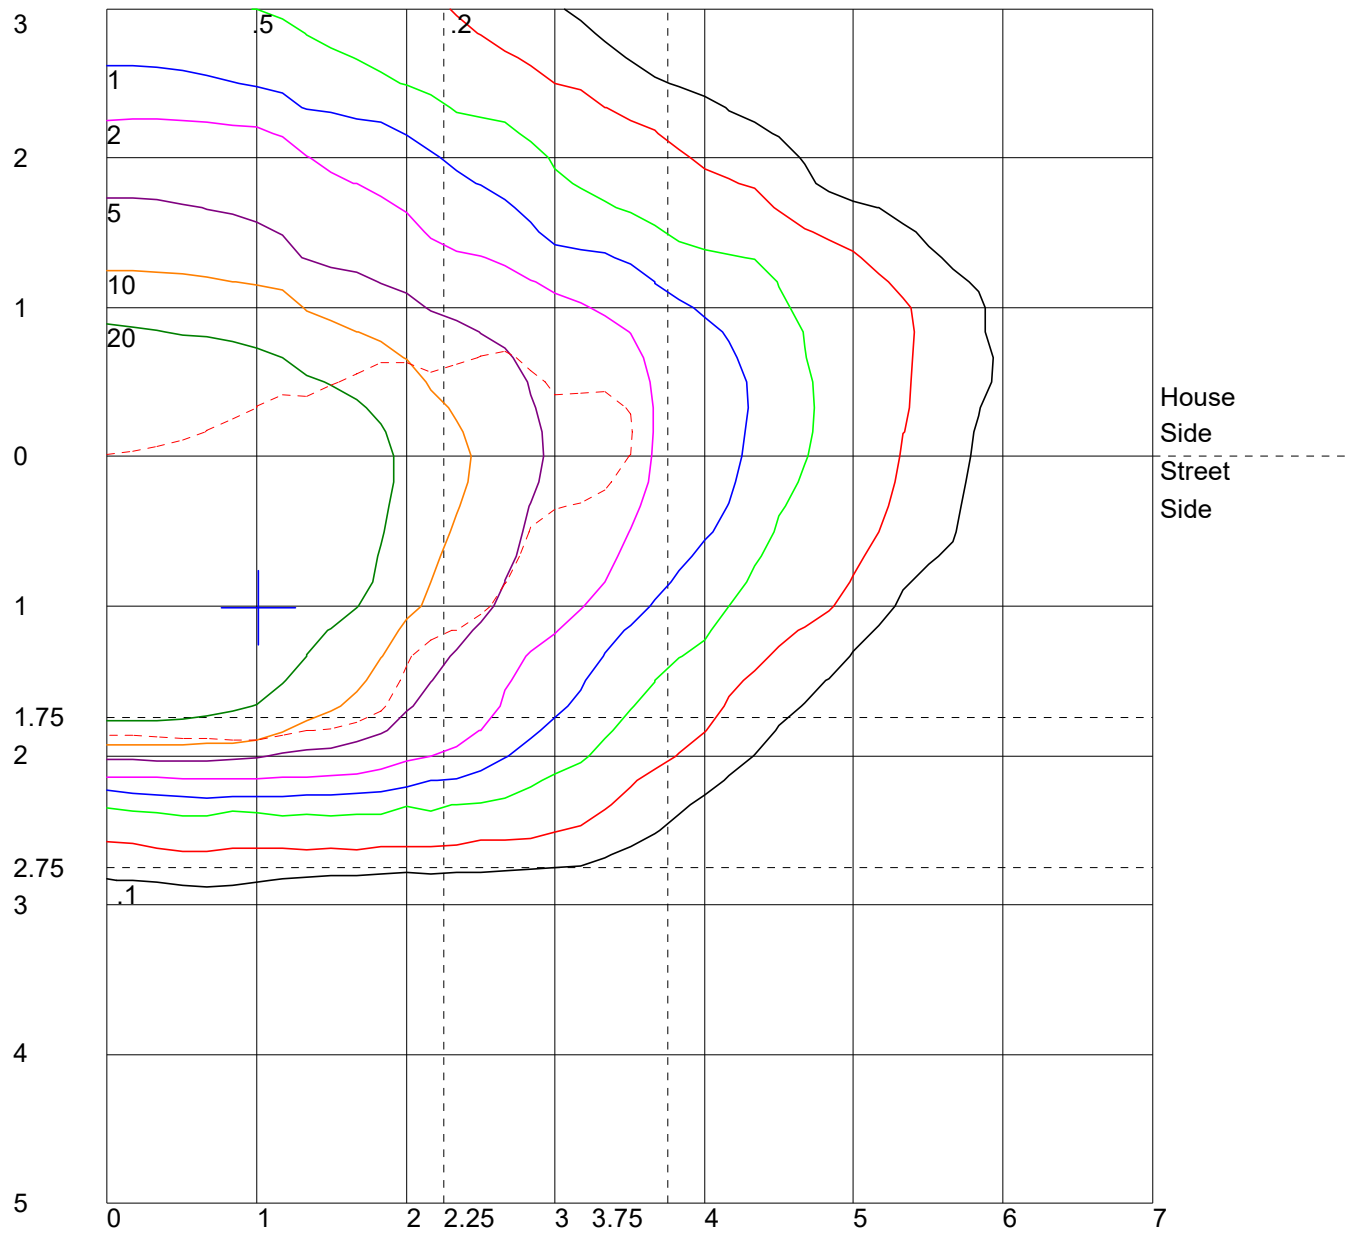

ISOFOOTCANDLE LINES OF HORIZONTAL ILLUMINANCE

Distance In Units Of Mounting Height
Values Based On 10 Foot Mounting Height
1/2 Maximum Candela Trace Shown As Dashed Curve
(+) = Maximum Candela Point