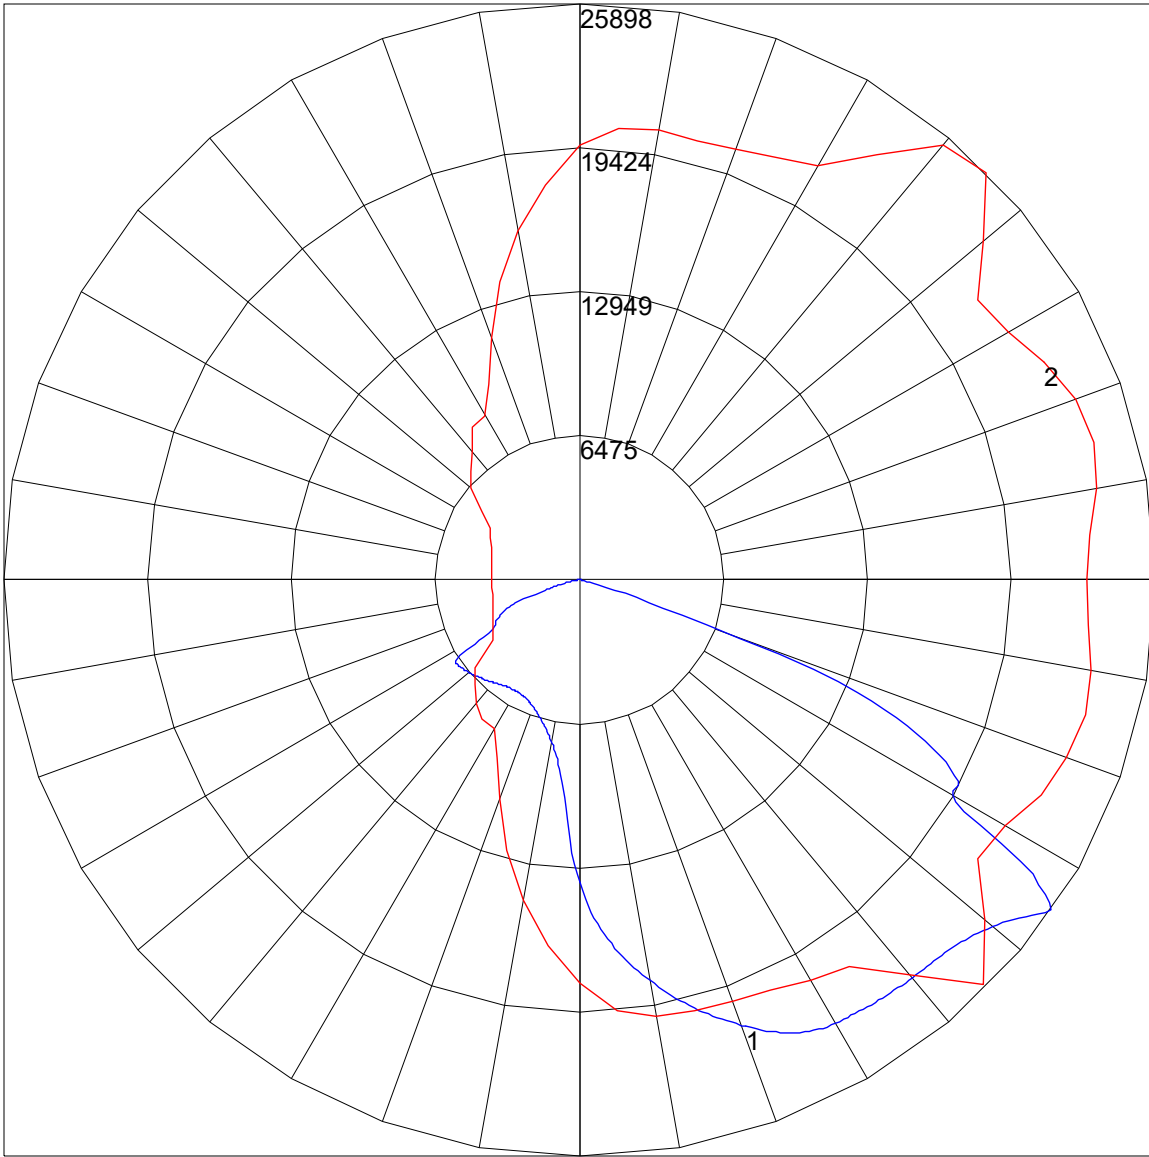

POLAR GRAPH

Maximum Candela = 25898.272 Located At Horizontal Angle = 45, Vertical Angle = 55
1 - Vertical Plane Through Horizontal Angles (45 - 225) (Through Max. Cd.)
2 - Horizontal Cone Through Vertical Angle (55) (Through Max. Cd.)