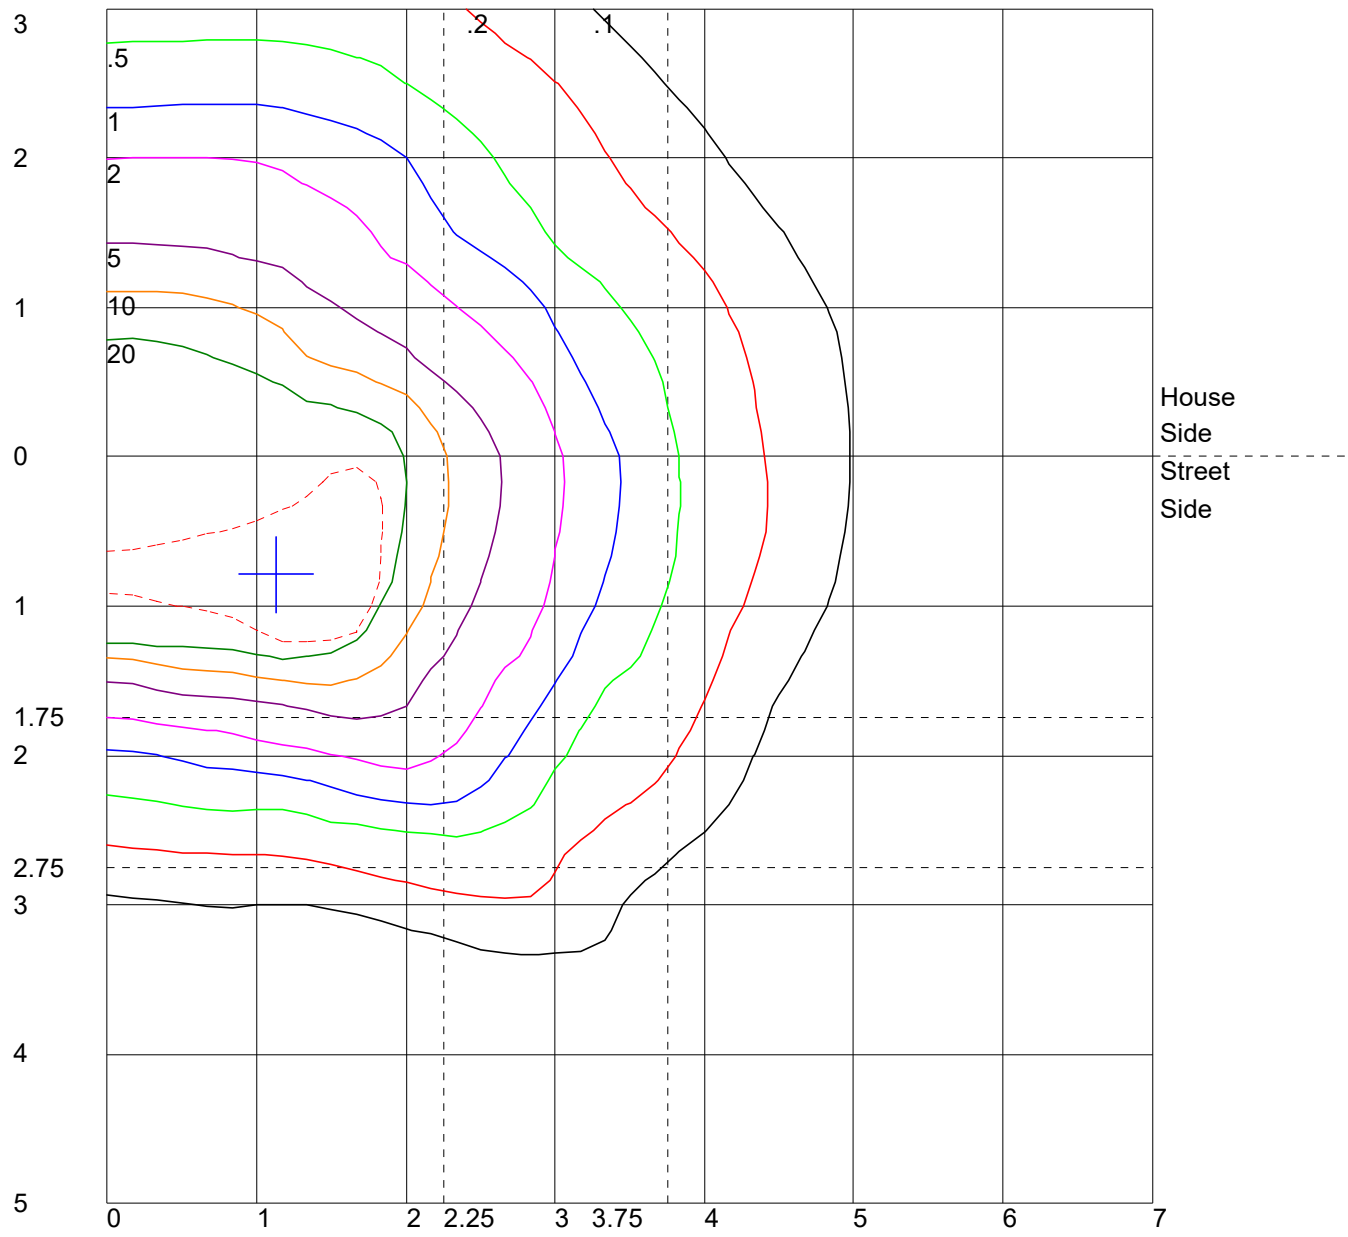

ISOFOOTCANDLE LINES OF HORIZONTAL ILLUMINANCE

Distance In Units Of Mounting Height
Values Based On 10 Foot Mounting Height
1/2 Maximum Candela Trace Shown As Dashed Curve
(+) = Maximum Candela Point