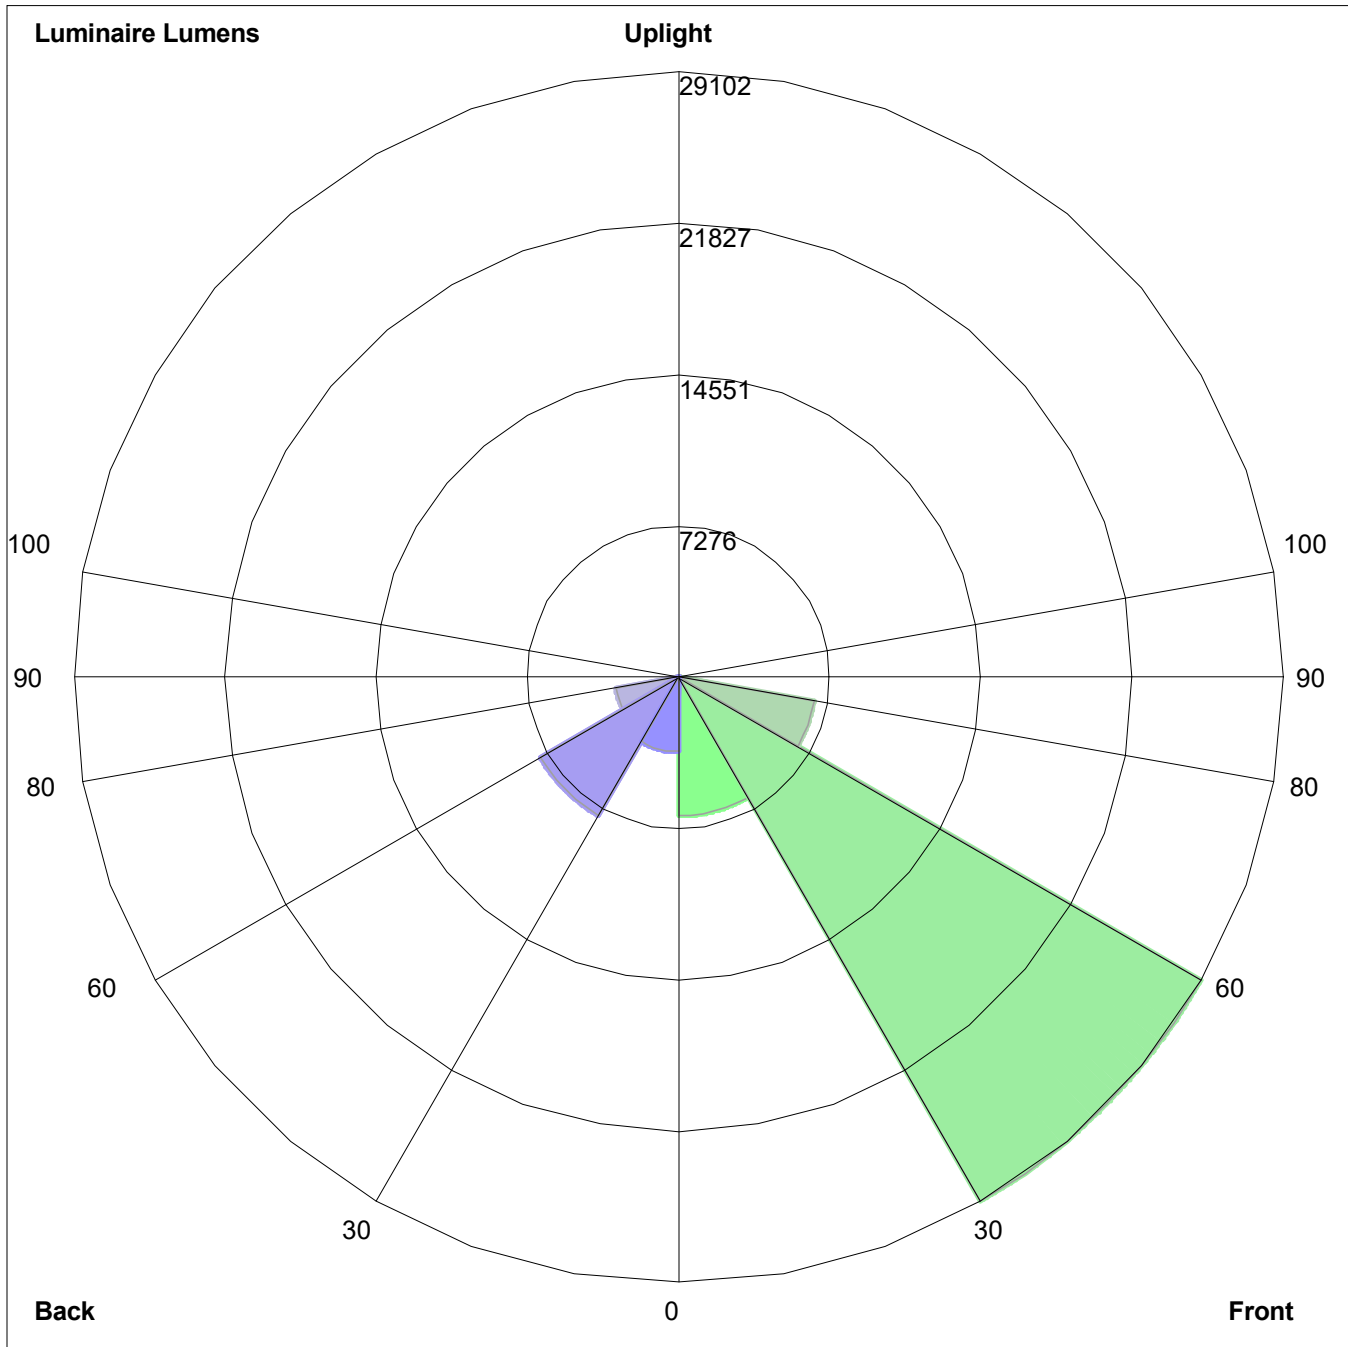

LUMINAIRE CLASSIFICATION SYSTEM (LCS) GRAPH

Luminaire Lumens:
Front: Low=6670.6, Medium=29102.1, High=6621.1, Very High=23.4
Back: Low=3580.2, Medium=7684.7, High=3062.2, Very High=42.2
Uplight: Low=0.0, High=0.0

BUG Rating : B4-U0-G4