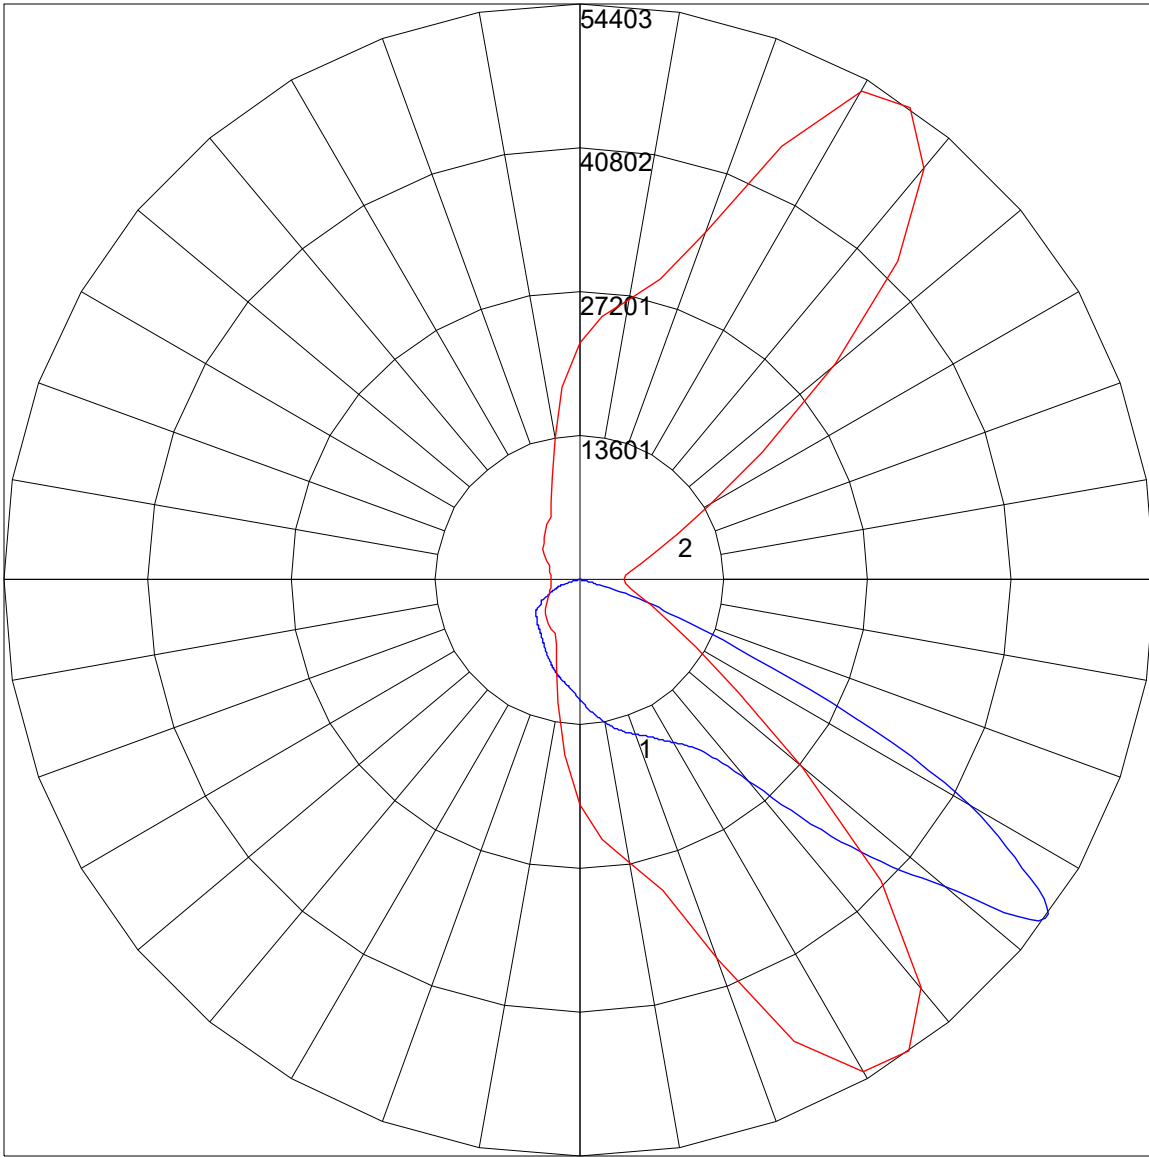

POLAR GRAPH

Maximum Candela = 54402.505 Located At Horizontal Angle = 55, Vertical Angle = 54  
# 1 - Vertical Plane Through Horizontal Angles (55 - 235) (Through Max. Cd.)  
# 2 - Horizontal Cone Through Vertical Angle (54) (Through Max. Cd.)