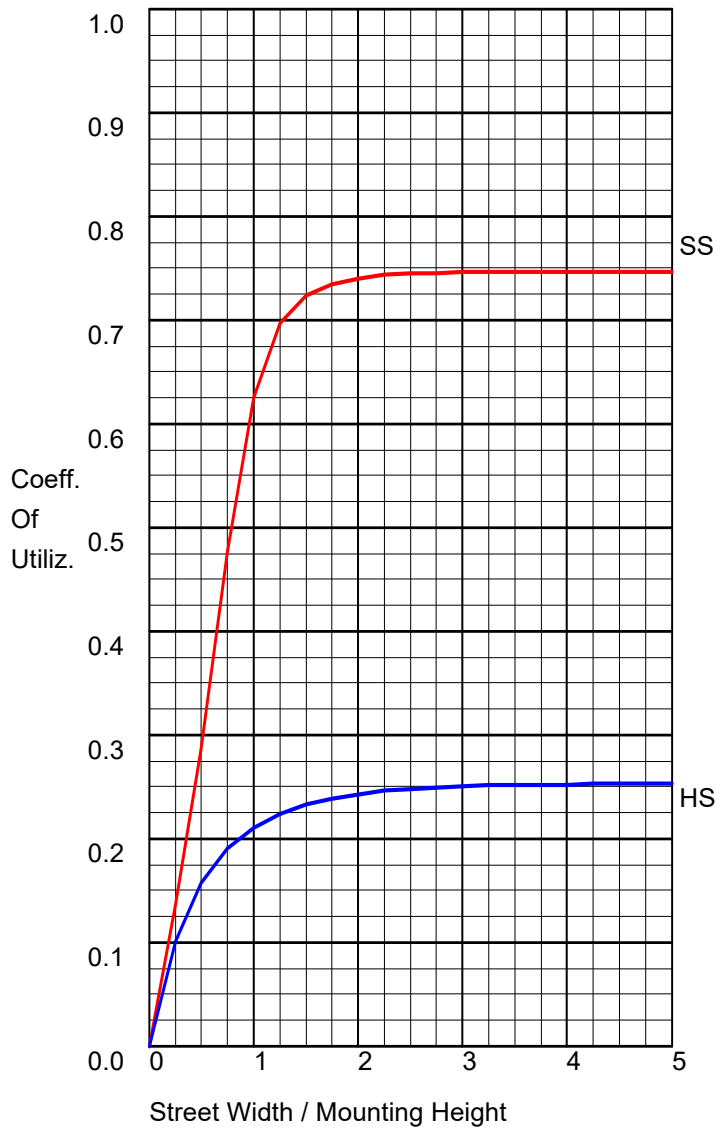

COEFFICIENTS OF UTILIZATION

FLUX DISTRIBUTION

	Lumens	Percent Of Luminaire
Downward Street Side	42417.0	74.7
Downward House Side	14369.3	25.3
Downward Total	56786.3	100.0
Upward Street Side	0.0	0.0
Upward House Side	0.0	0.0
Upward Total	0.0	0.0
Total Flux	56786.3	100.0