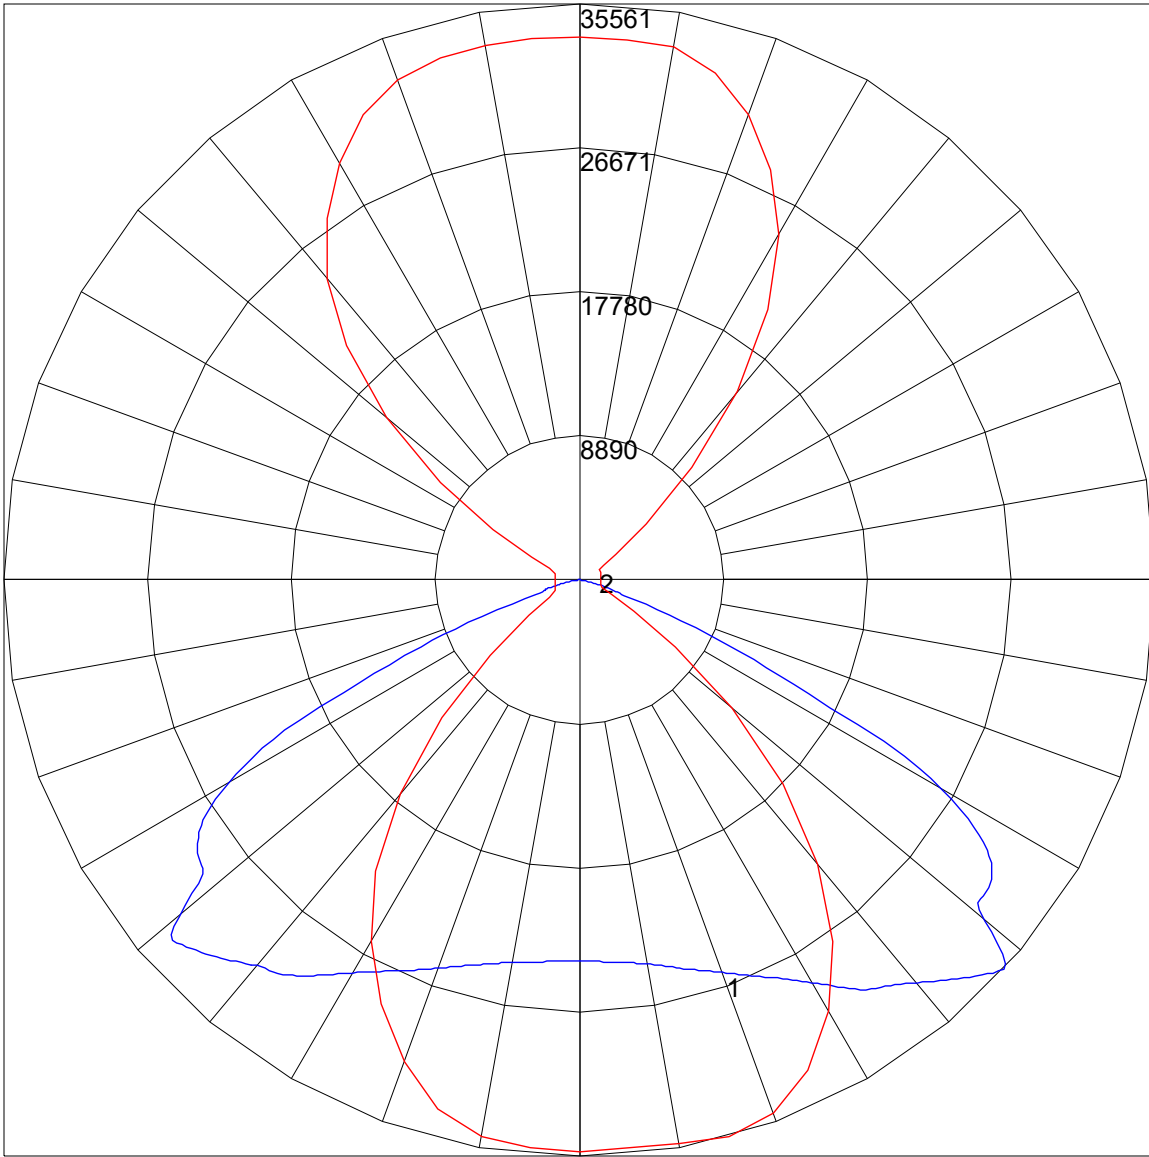

POLAR GRAPH

Maximum Candela = 35560.685 Located At Horizontal Angle = 285, Vertical Angle = 47.5  
# 1 - Vertical Plane Through Horizontal Angles (285 - 105) (Through Max. Cd.)  
# 2 - Horizontal Cone Through Vertical Angle (47.5) (Through Max. Cd.)