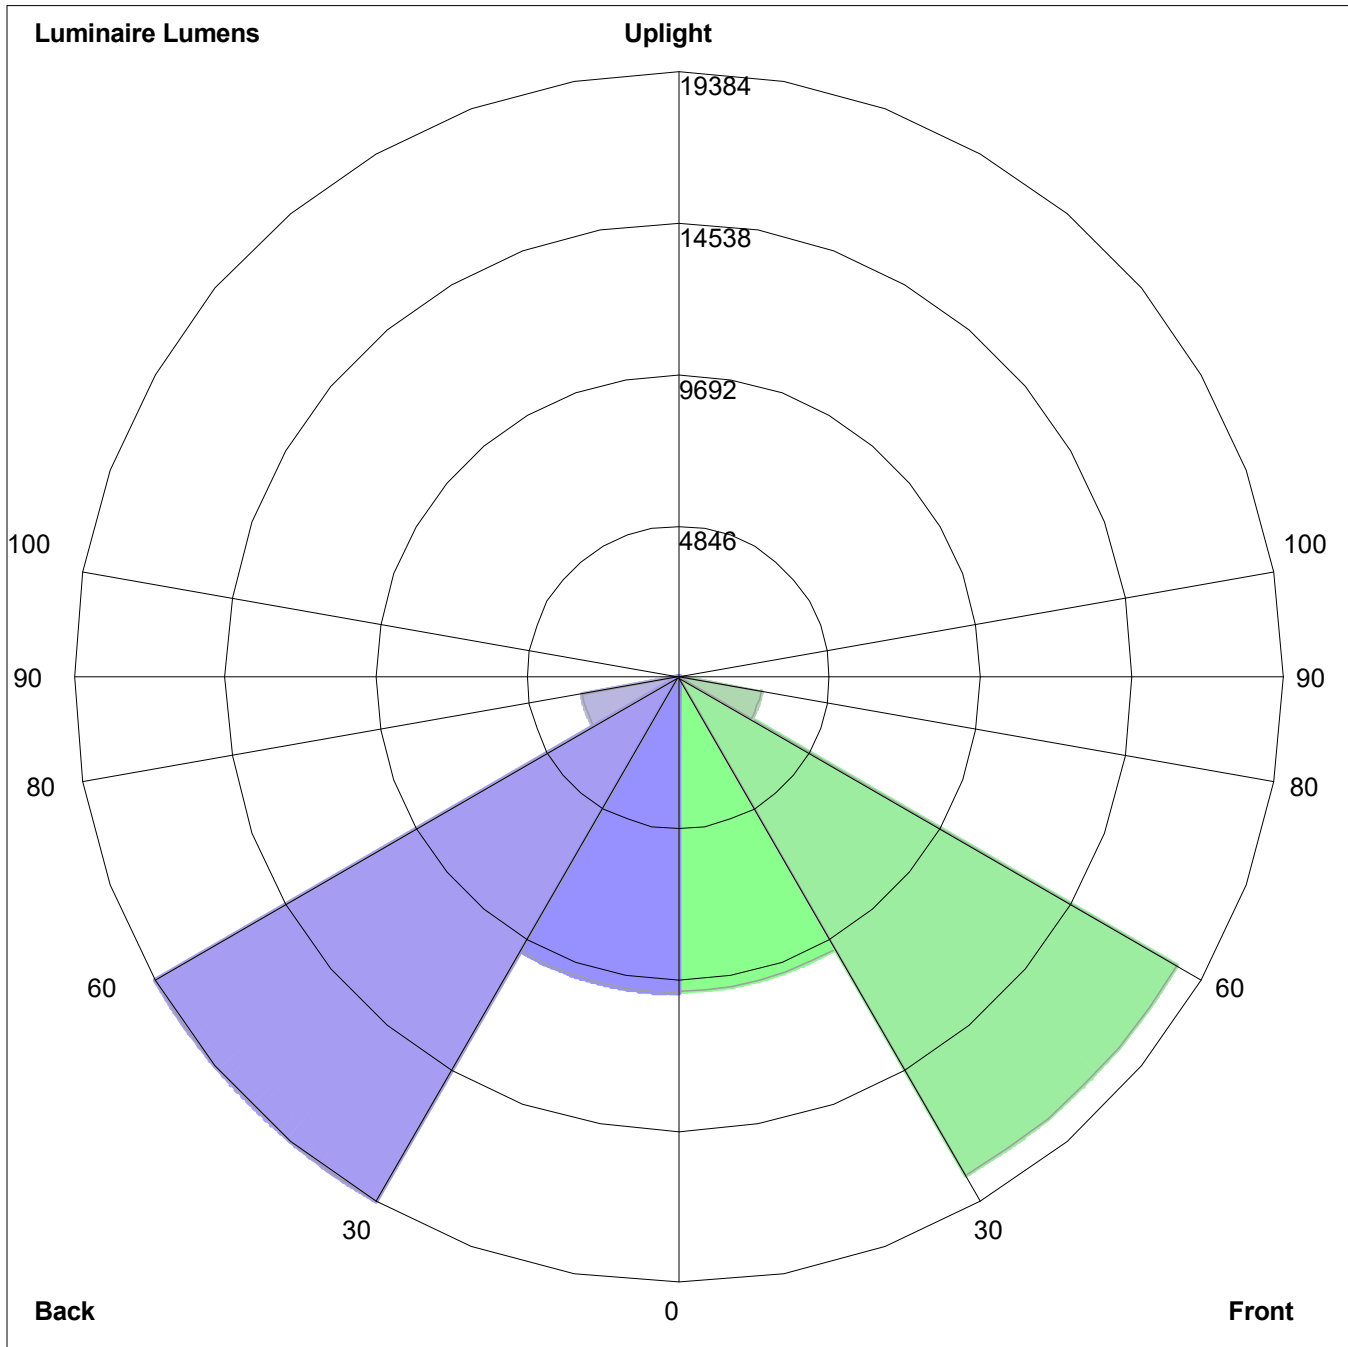

LUMINAIRE CLASSIFICATION SYSTEM (LCS) GRAPH

Luminaire Lumens:
Front: Low=10041.4, Medium=18433.3, High=2677.9, Very High=14.0
Back: Low=10121.1, Medium=19383.7, High=3134.9, Very High=28.8
Uplight: Low=0.0, High=0.0

BUG Rating : B5-U0-G4