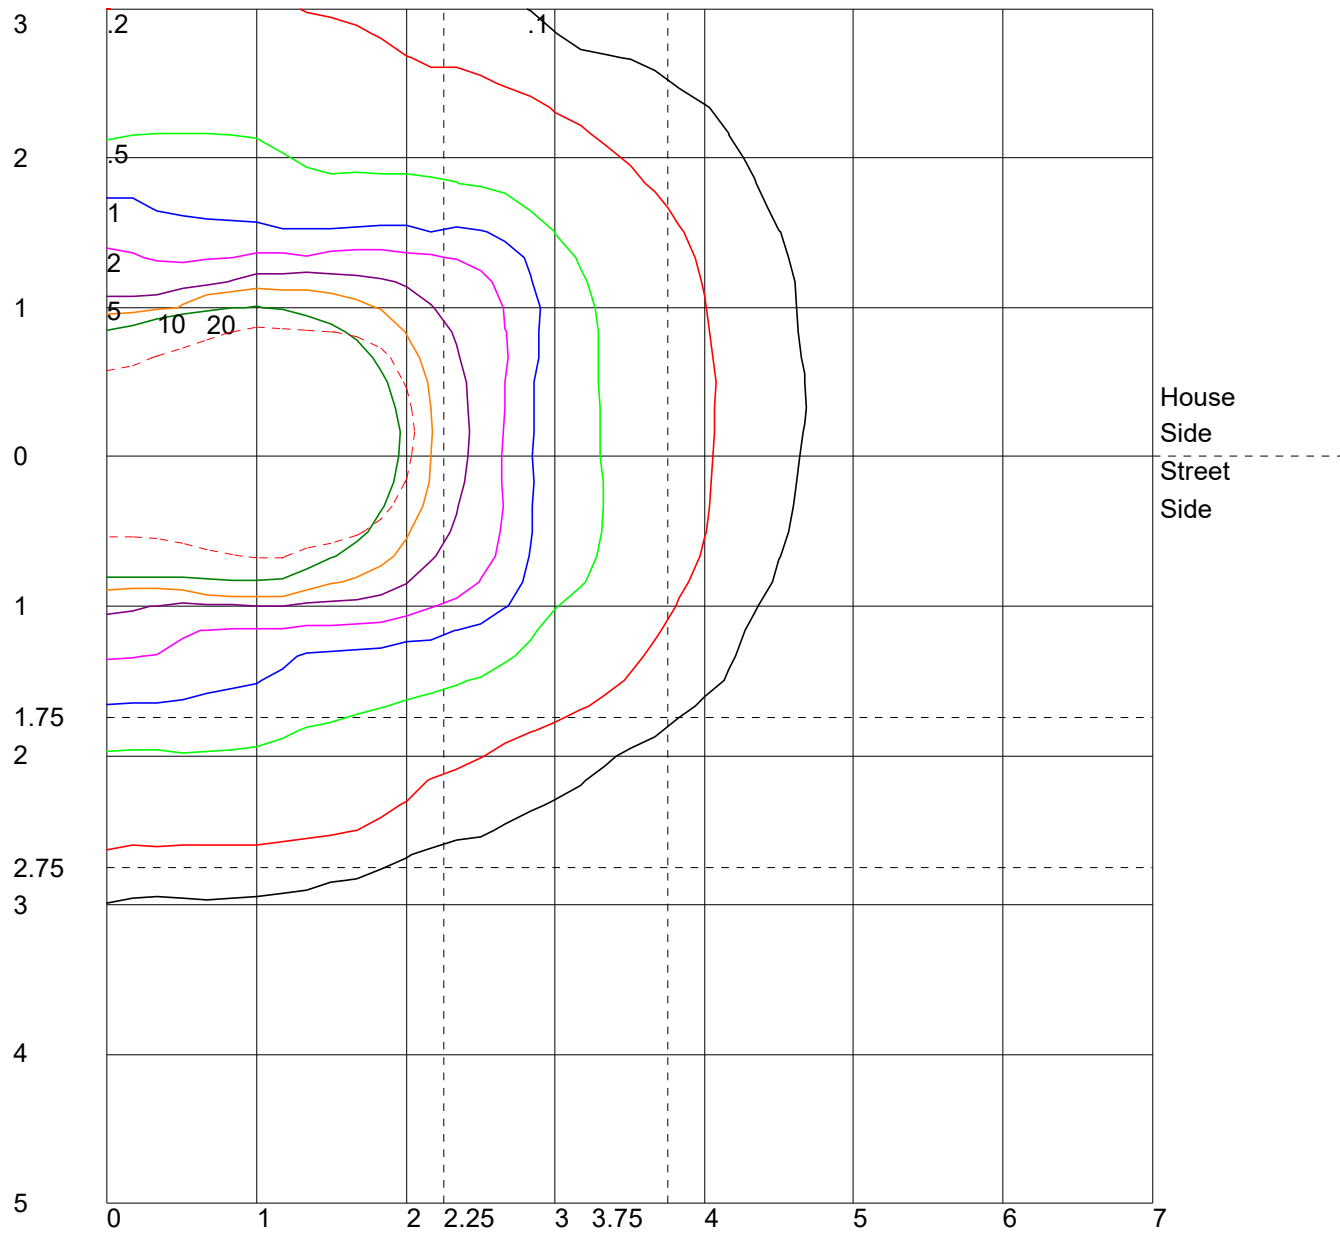

ISOFOOTCANDLE LINES OF HORIZONTAL ILLUMINANCE

Distance In Units Of Mounting Height
Values Based On 10 Foot Mounting Height
1/2 Maximum Candela Trace Shown As Dashed Curve
(+) = Maximum Candela Point