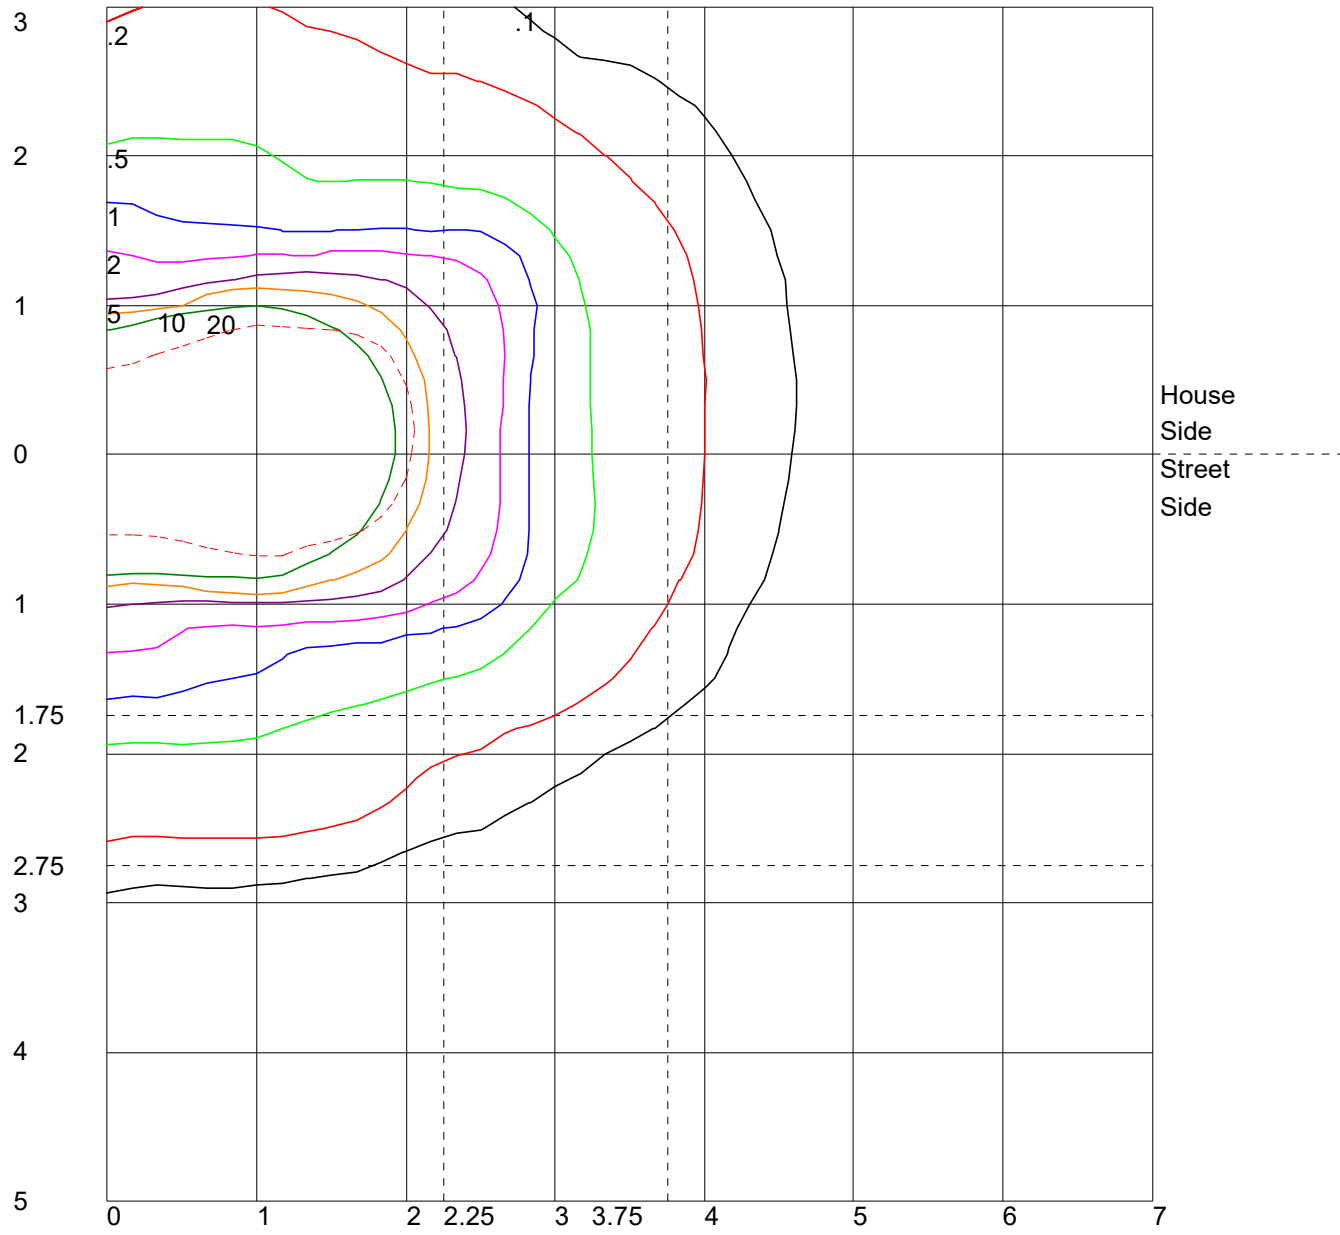

ISOFOOTCANDLE LINES OF HORIZONTAL ILLUMINANCE

Distance In Units Of Mounting Height
Values Based On 10 Foot Mounting Height
1/2 Maximum Candela Trace Shown As Dashed Curve
(+) = Maximum Candela Point