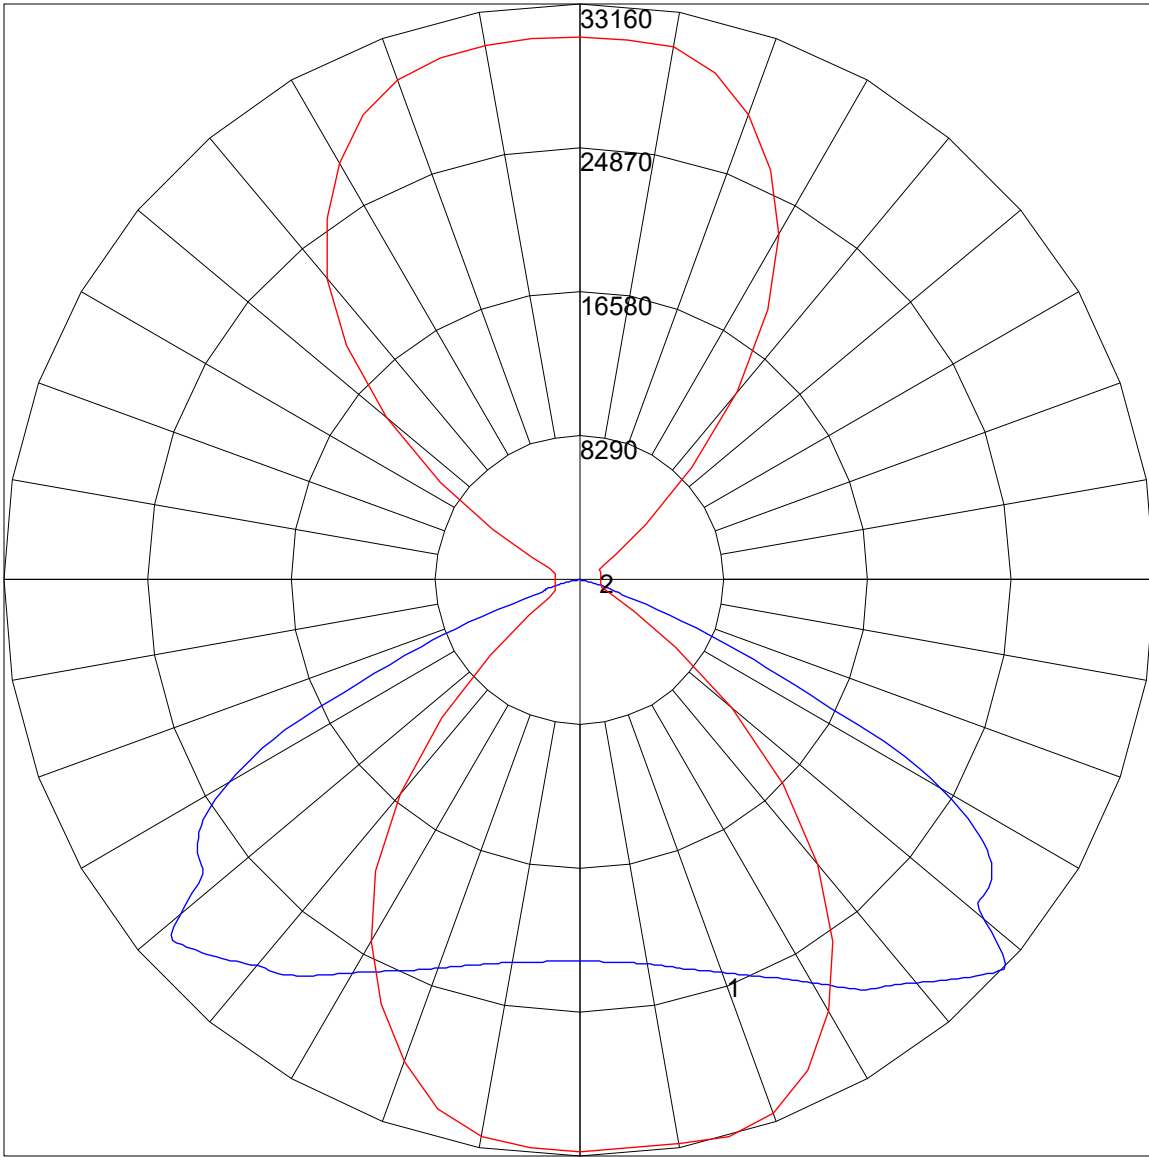

POLAR GRAPH

Maximum Candela = 33160.349 Located At Horizontal Angle = 285, Vertical Angle = 47.5
1 - Vertical Plane Through Horizontal Angles (285 - 105) (Through Max. Cd.)
2 - Horizontal Cone Through Vertical Angle (47.5) (Through Max. Cd.)