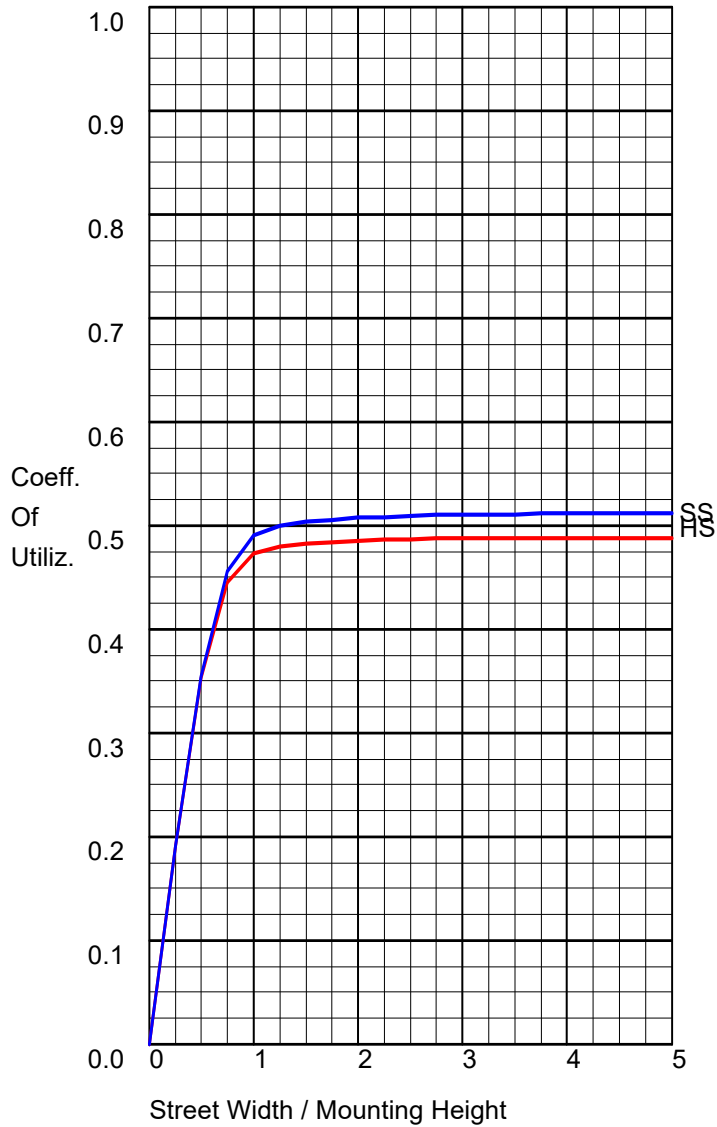

COEFFICIENTS OF UTILIZATION

FLUX DISTRIBUTION

	Lumens	Percent Of Luminaire
Downward Street Side	29062.8	48.8
Downward House Side	30463.4	51.2
Downward Total	59526.2	100.0
Upward Street Side	0.0	0.0
Upward House Side	0.0	0.0
Upward Total	0.0	0.0
Total Flux	59526.2	100.0