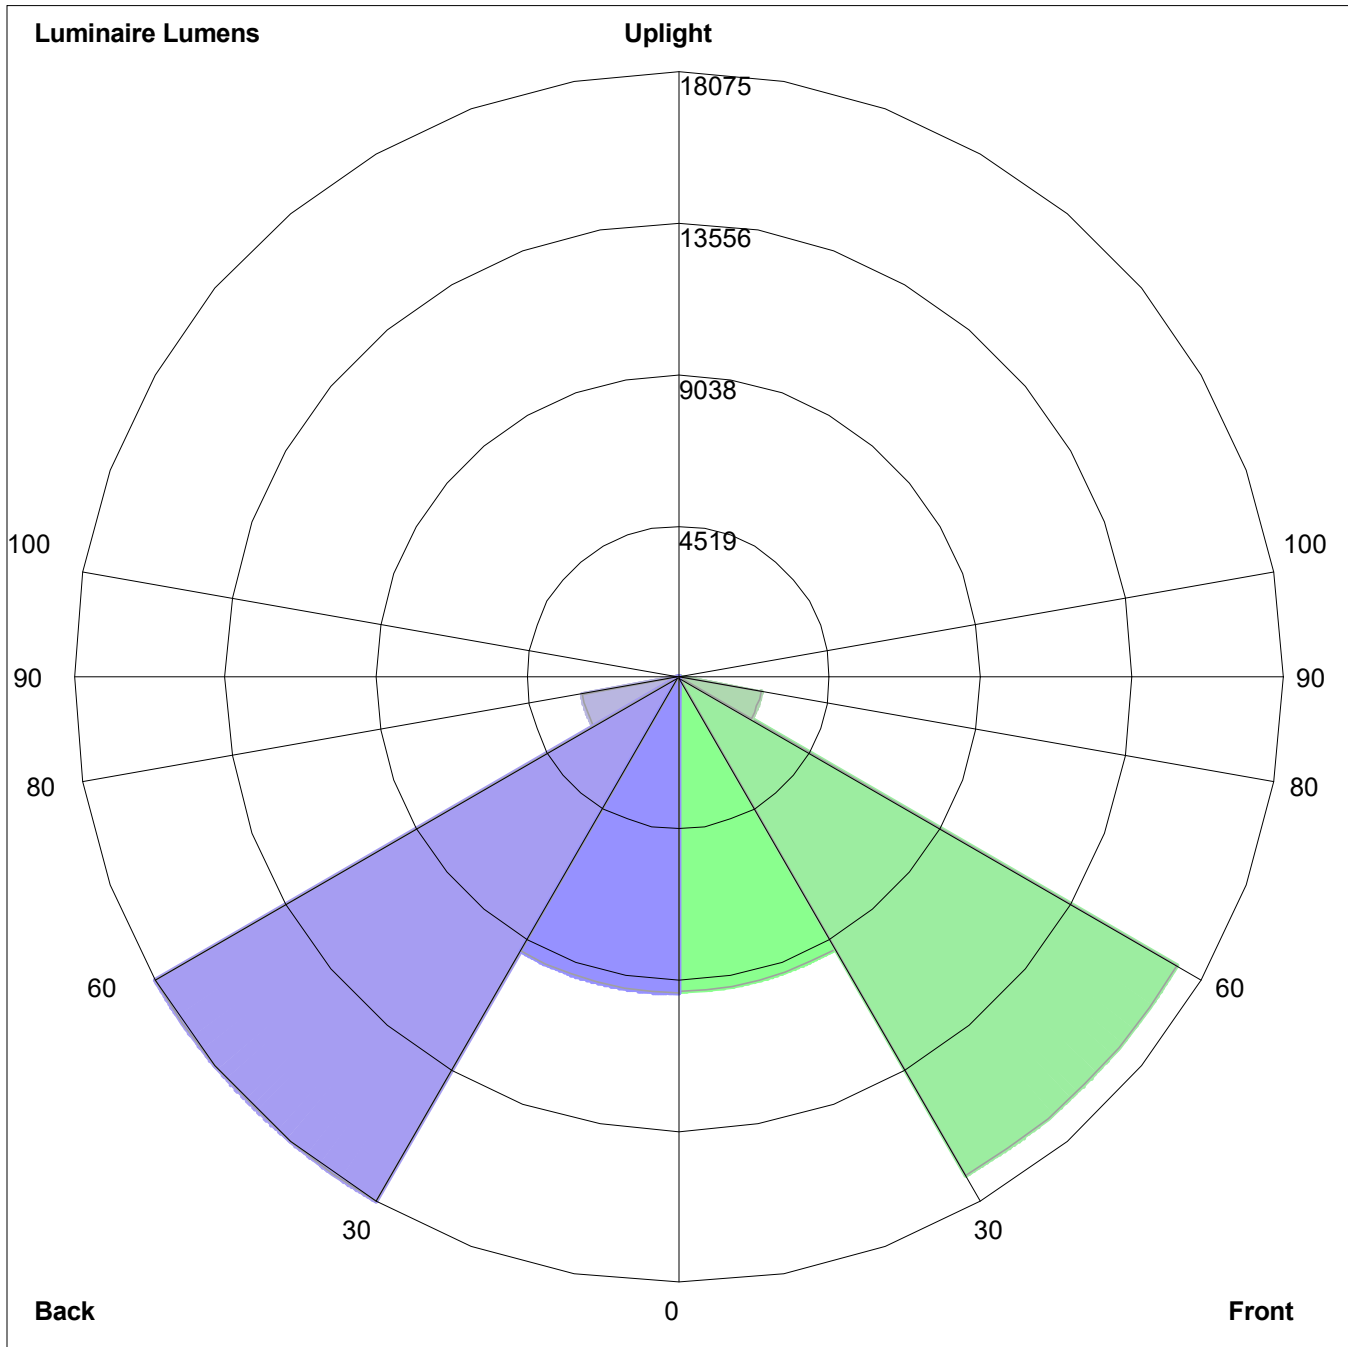

LUMINAIRE CLASSIFICATION SYSTEM (LCS) GRAPH

Luminaire Lumens:
Front: Low=9363.6, Medium= 17189.0, High=2497.1, Very High=13.1
Back: Low=9437.9, Medium=18075.3, High=2923.3, Very High=26.9
Uplight: Low=0.0, High=0.0

BUG Rating : B5-U0-G4