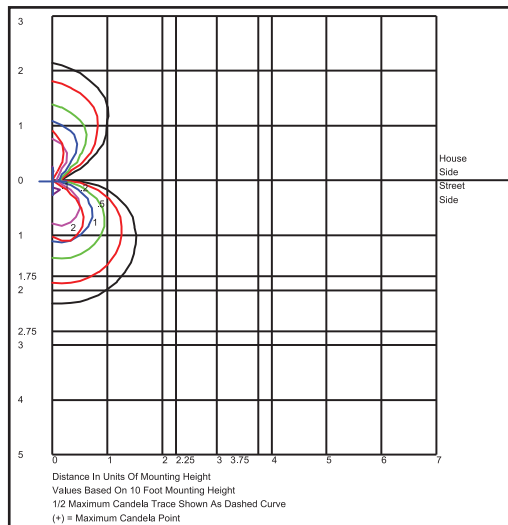

4. Options

Photocell: **PC**
(Designate Voltage)
In-Line Fuse: **F**
(Designate Voltage)

**Halfmoon Wallpack -
Up/Down Light**

ACCESSORIES

PHOTOMETRICS

D-84w-CFL-HMWP-UD

Specifications subject to change without notice.